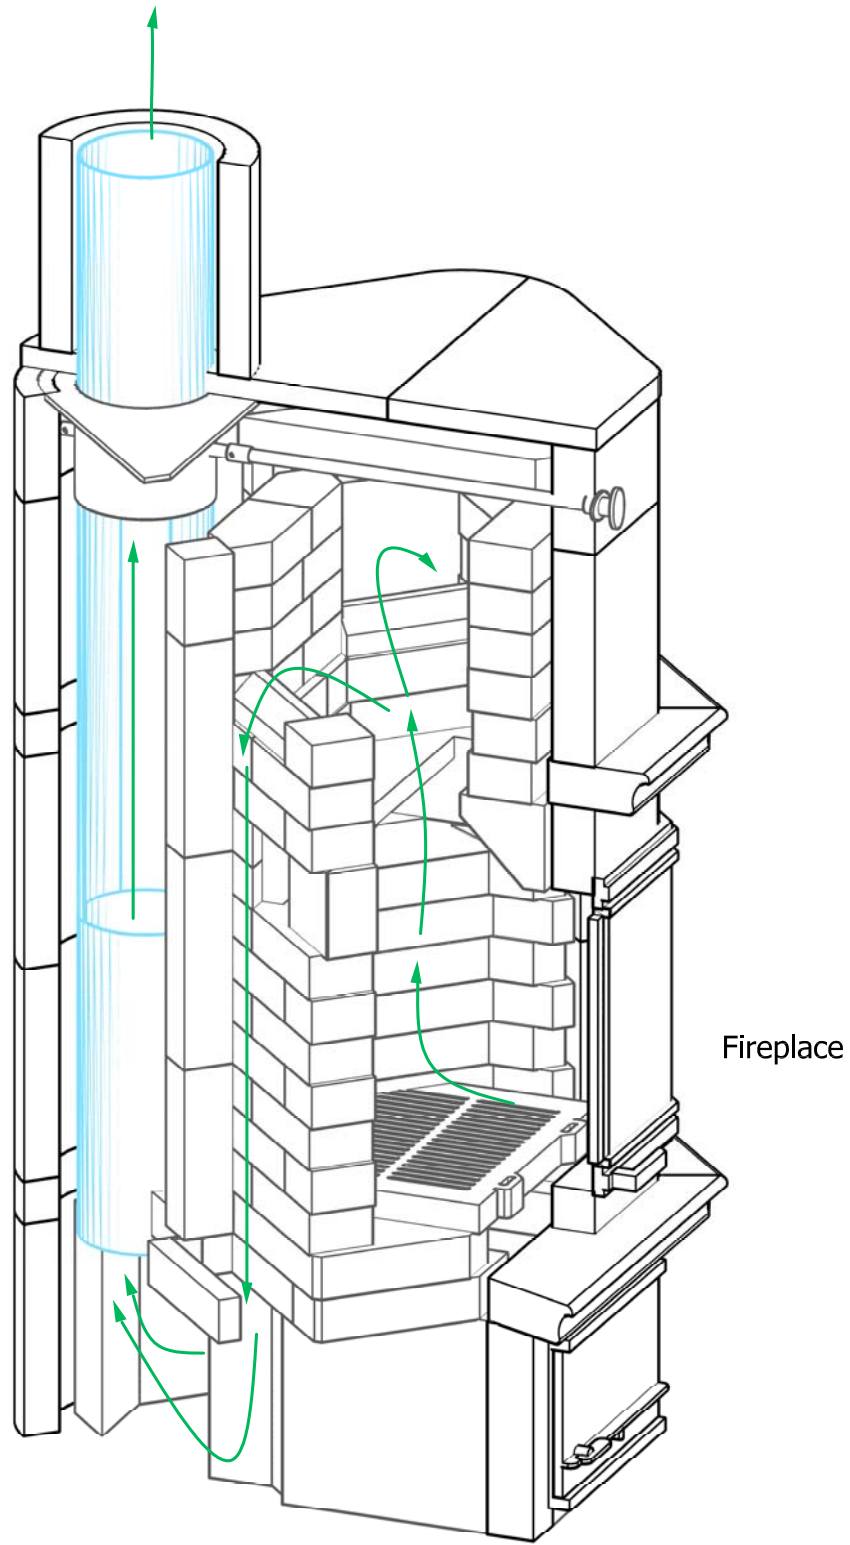

KTU1330/1 Tulikivi Fireplace (Custom Variation)

Flue Channels

— Fireplace Flue Path