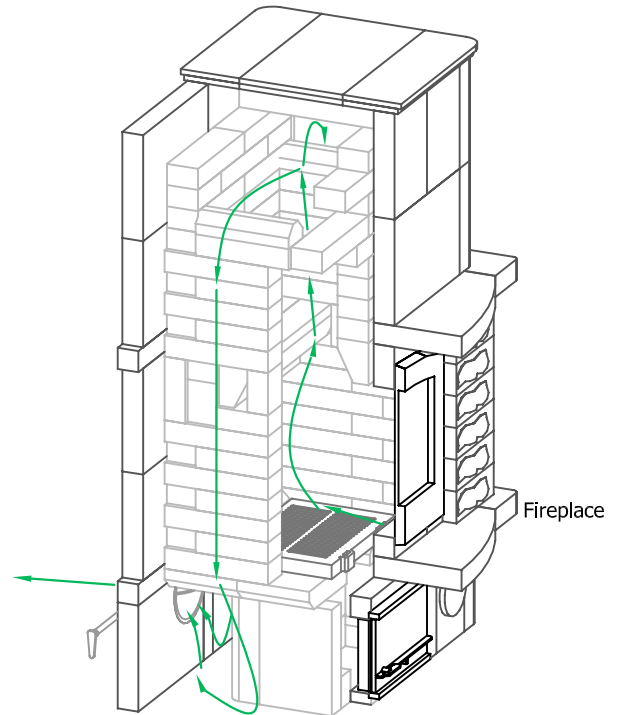

TU2200/1 Tulikivi Fireplace

Fireplace Dimensions: 17.75in x14.75in

Floor Plan

- █ Combustible Wall
- █ Heat Shield
- █ Flue System

Flue Channels

Model: TU2200/1
Door Type: Standard Door
Firebox Type: Flat Grate Soapstone
Dimensions: 42.5"x23.5"x65"
Weight: 4690 lbs
Flue Location: Base Vent
Flue Size: 7 in round

█ Fireplace Flue Path

MID-ATLANTIC MASONRY HEAT
Tulikivi Distributor
Specification Sheet

PROJECT
Standard Model

MODEL
TU2200/1

DRAWN BY
D.P.BYRAM

VIEW
Perspective

DATE
11/15/08

PAGE