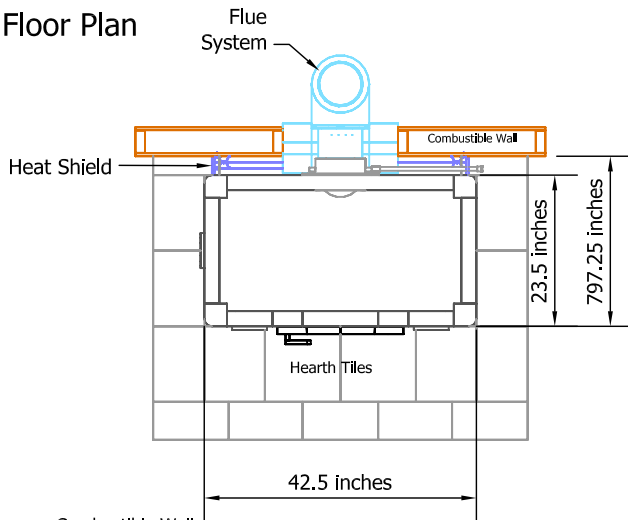

TU2200/1 Tulikivi Fireplace

Fireplace Dimensions: 17.75in x14.75in

Floor Plan

- █ Combustible Wall
- █ Heat Shield
- █ Flue System

Flue Channels

Model: TU2200/1
Door Type: Standard Door
Firebox Type: Flat Grate Soapstone
Dimensions: 42.5"x23.5"x65"
Weight: 4690 lbs
Flue Location: Base Vent
Flue Size: 7 in round