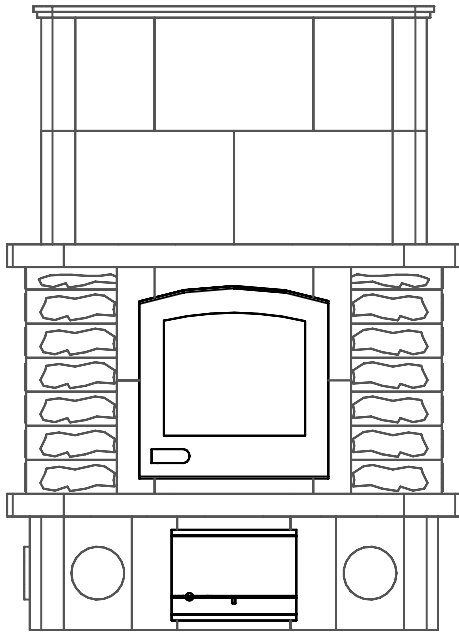

TU2200/1 Tulikivi Fireplace

Fireplace Dimensions: 17.75in x14.75in

Floor Plan

- █ Combustible Wall
- █ Heat Shield
- █ Flue System

Flue Channels

Model: TU2200/1
Door Type: Standard Door
Firebox Type: Flat Grate Soapstone
Dimensions: 42.5"x23.5"x65"
Weight: 4690 lbs
Flue Location: Base Vent
Flue Size: 7 in round

█ Fireplace Flue Path

MID-ATLANTIC MASONRY HEAT
Tulikivi Distributor
Specification Sheet

PROJECT
Standard Model

MODEL
TU2200/1

DRAWN BY
D.P.BYRAM

VIEW
Perspective

DATE
11/15/08

PAGE