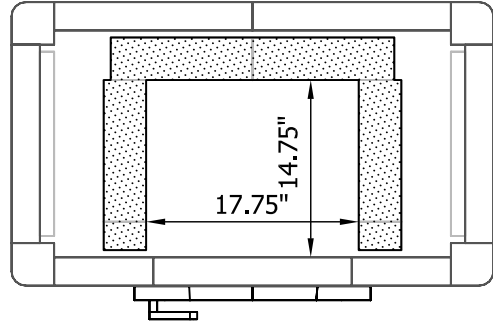

TU2200/1 Tulikivi Fireplace

Fireplace Dimensions: 17.75in x14.75in

Floor Plan

- █ Combustible Wall
- █ Heat Shield
- █ Flue System

Flue Channels

Model: TU2200/1
Door Type: Standard Door
Firebox Type: Flat Grate Soapstone
Dimensions: 42.5"x23.5"x65"
Weight: 4690 lbs
Flue Location: Base Vent
Flue Size: 7 in round