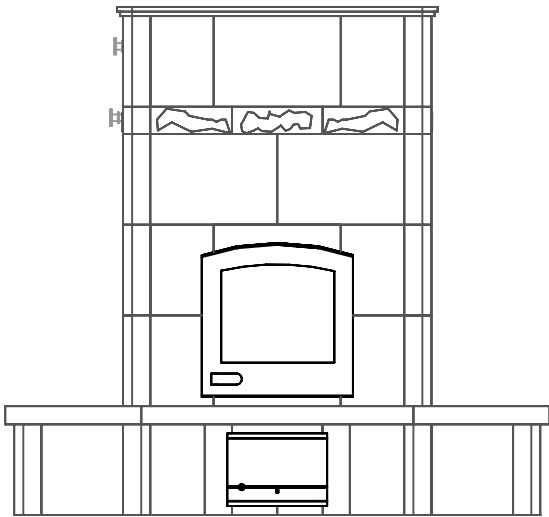

TU2200 Tulikivi Fireplace (Custom Variation)

Fireplace Dimensions: 17.75in x14.75in

Floor Plan

- Combustible Wall
- Heat Shield
- Flue System

Flue Channels

Model: TU220 Custom Variation
Door Type: Standard Door
Firebox Type: Flat Grate Soapstone
Dimensions: 26"x68.5"x66"
Weight: 5600 lbs
Flue Location: Top Vent
Flue Size: 7 in round