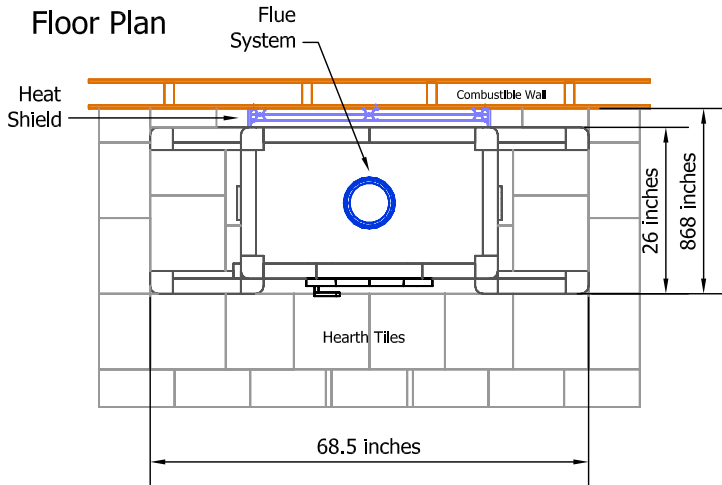

TU2200 Tulikivi Fireplace (Custom Variation)

Fireplace Dimensions: 17.75in x14.75in

Floor Plan

- Combustible Wall
- Heat Shield
- Flue System

Flue Channels

Model: TU220 Custom Variation
Door Type: Standard Door
Firebox Type: Flat Grate Soapstone
Dimensions: 26"x68.5"x66"
Weight: 5600 lbs
Flue Location: Top Vent
Flue Size: 7 in round