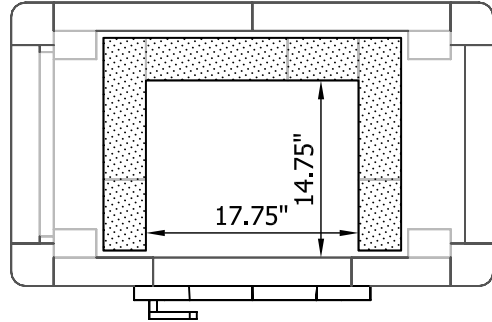

TU2200 Tulikivi Fireplace (Custom Variation)

Fireplace Dimensions: 17.75in x14.75in

Floor Plan

- Combustible Wall
- Heat Shield
- Flue System

Flue Channels

Model: TU220 Custom Variation
Door Type: Standard Door
Firebox Type: Flat Grate Soapstone
Dimensions: 26"x68.5"x66"
Weight: 5600 lbs
Flue Location: Top Vent
Flue Size: 7 in round