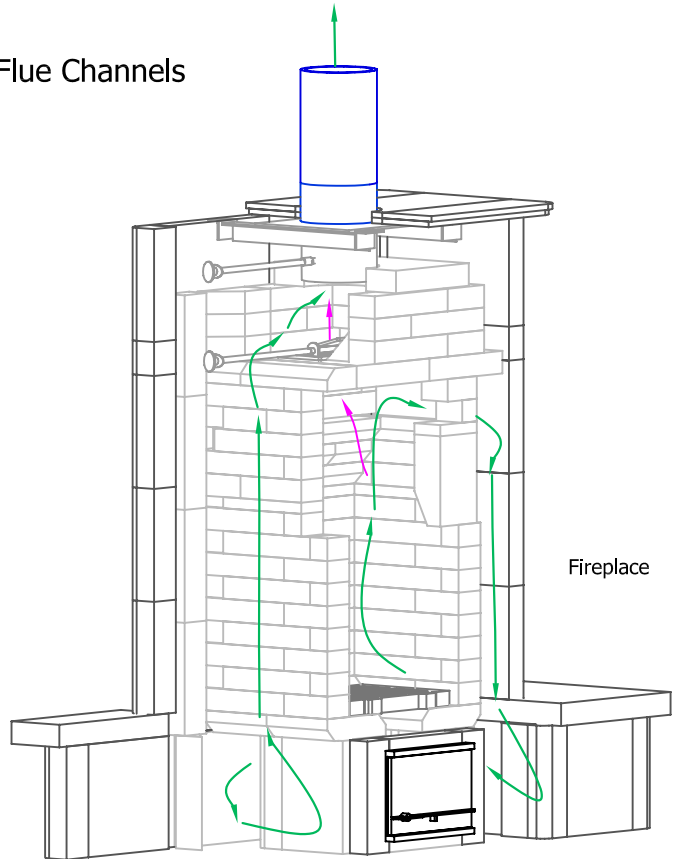

TU2200 Tulikivi Fireplace (Custom Variation)

Fireplace Dimensions: 17.75in x14.75in

Floor Plan

- Combustible Wall
- Heat Shield
- Flue System

Flue Channels

Model: TU220 Custom Variation
Door Type: Standard Door
Firebox Type: Flat Grate Soapstone
Dimensions: 26"x68.5"x66"
Weight: 5600 lbs
Flue Location: Top Vent
Flue Size: 7 in round

— Fireplace Flue Path

— Bypass Damper

MID-ATLANTIC MASONRY HEAT
Tulikivi Distributor
Specification Sheet

PROJECT
Custom Variation

MODEL
TU2200 Rolph

DRAWN BY
D.P.BYRAM

VIEW
Perspective

DATE
11/15/08