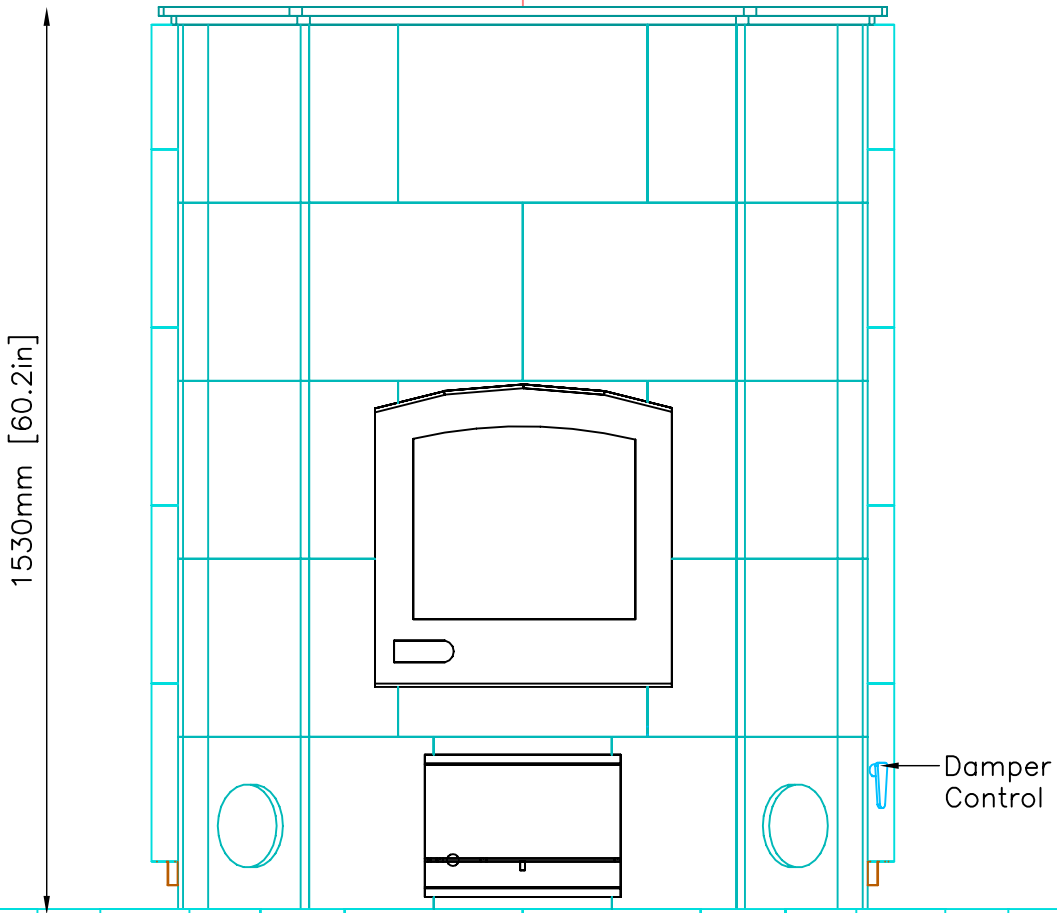

FRONT VIEW

INFORMATION ONLY

NOTE: Hearth Tiles CUT AND INSTALLED by others

MID-ATLANTIC MASONRY HEAT
1229 Harris Street Suite 1
Charlottesville, VA 22903
(434)979-9709 Fax 434-979-6416

PROJECT DITTEMORE
MODEL KTU1800

CONTRACT 5708
DRAWN BY D.P.BYRAM

VIEW FRONT
DATE 3/4/05

PAGE

2