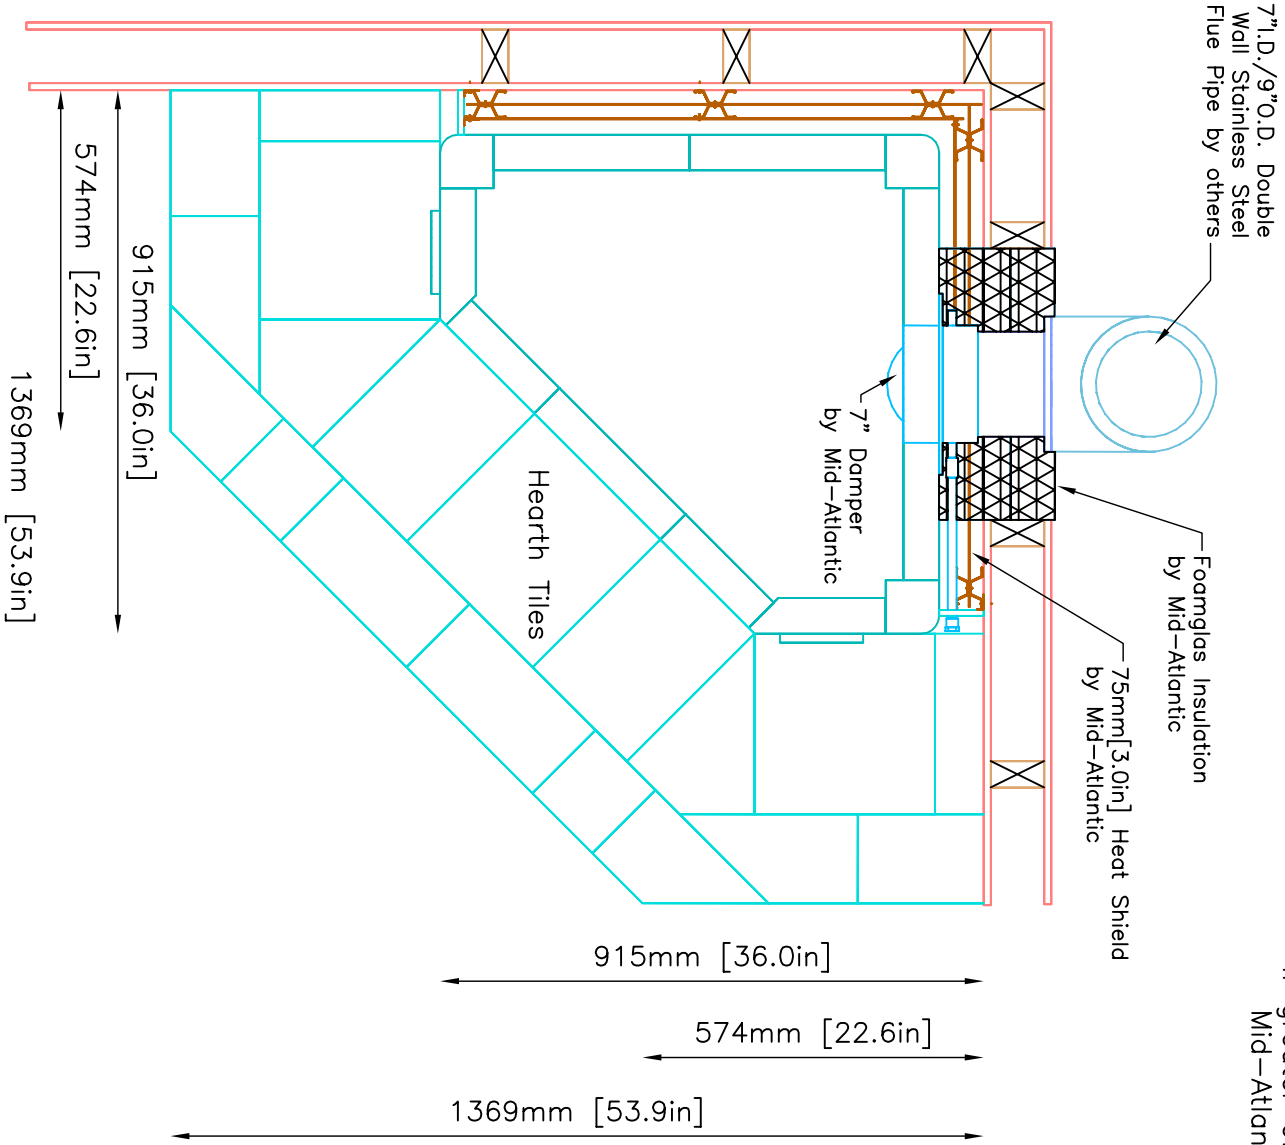

# INFORMATION ONLY

PLAN VIEW

Flue Location may be offset up to 4 inches right or left. If greater offset is needed, contact Mid-Atlantic for revised drawings and installation pricing. See page 7 for Details.