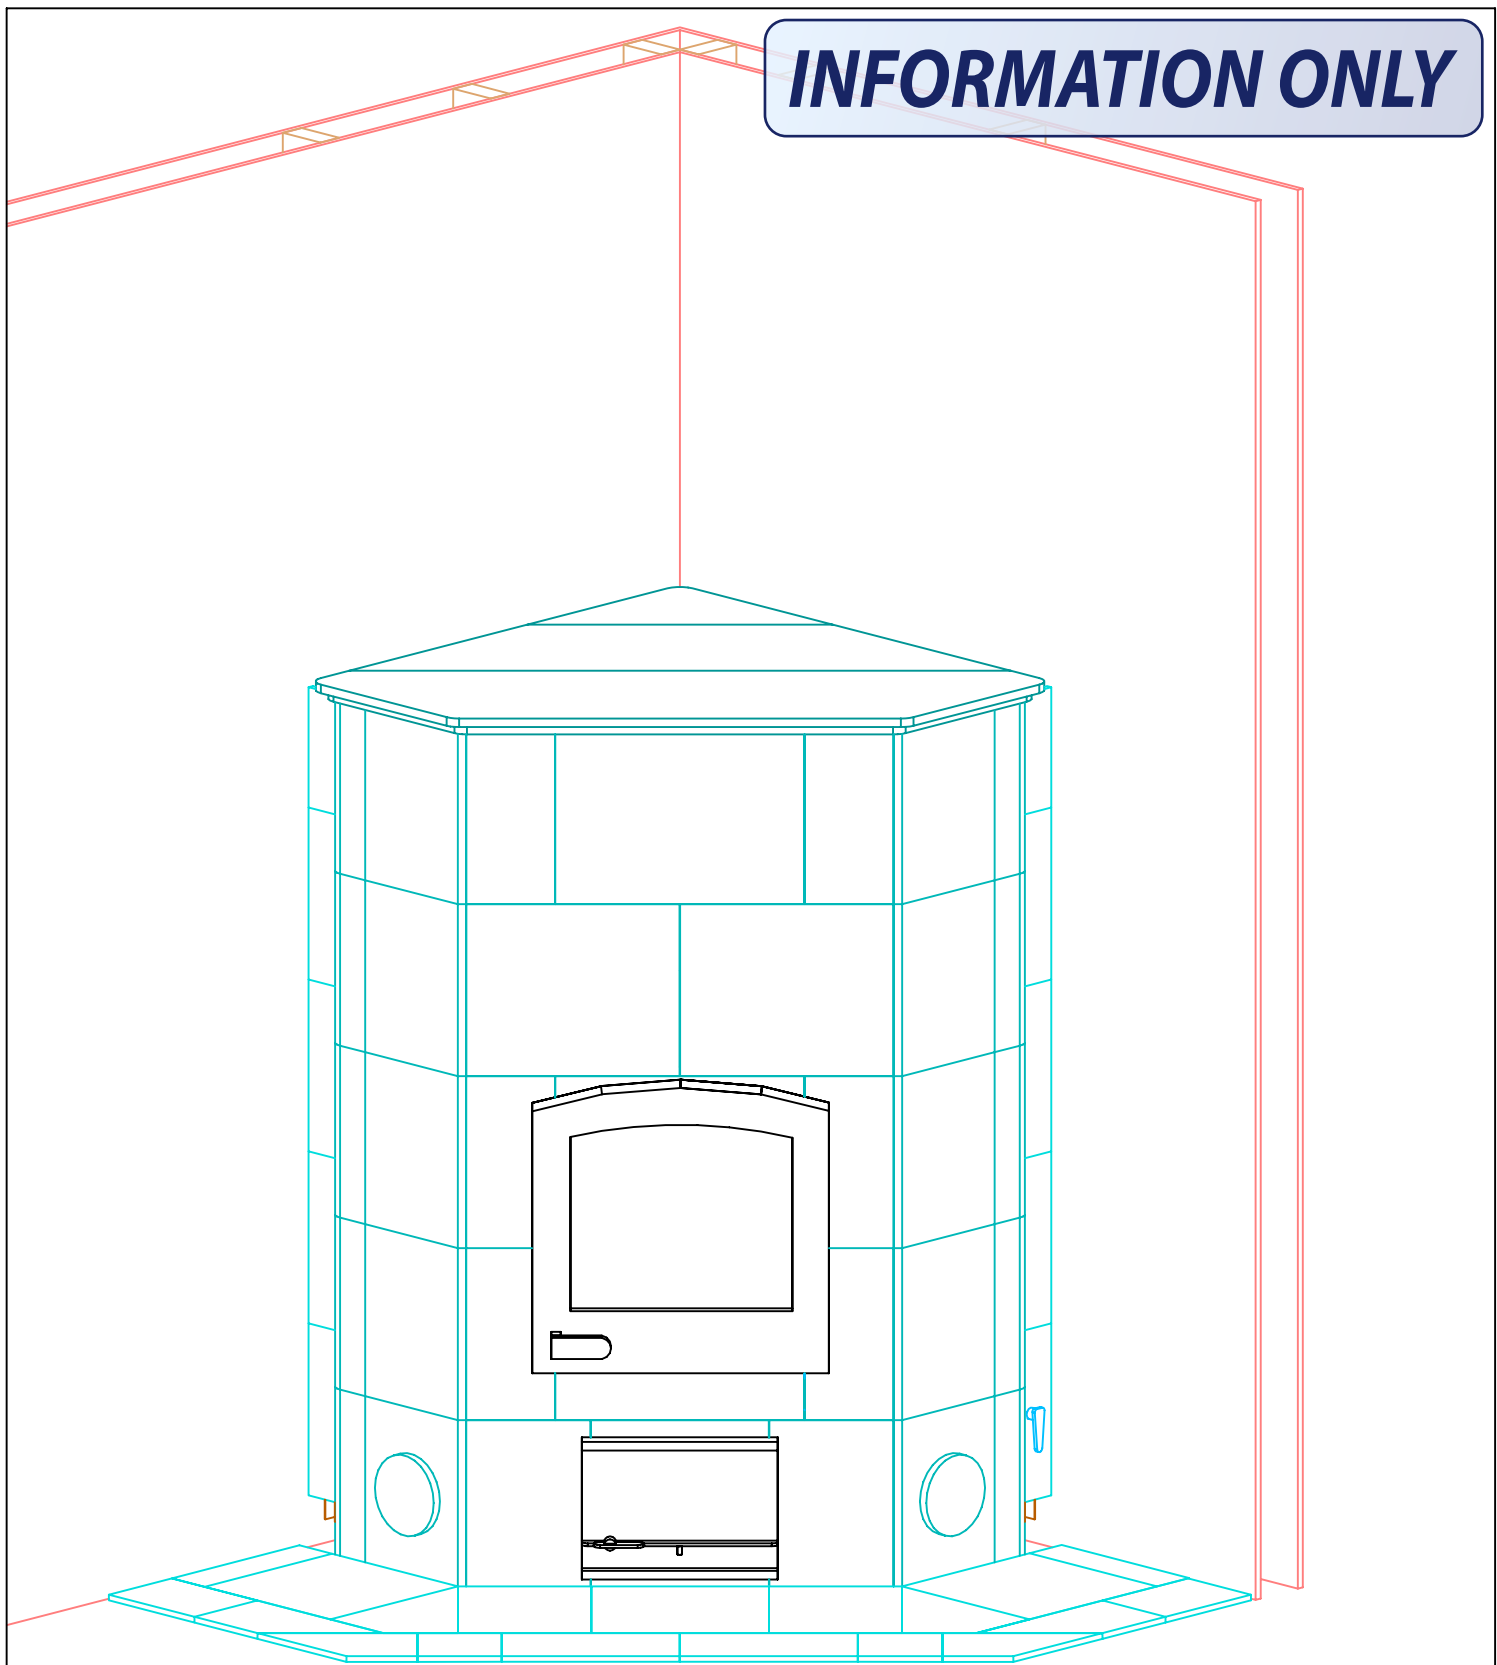

INFORMATION ONLY

NOTE: Hearth Tiles CUT AND INSTALLED by others

MID-ATLANTIC MASONRY HEAT
1229 Harris Street Suite 1
Charlottesville, VA 22903
(434)979-9709 Fax 434-979-6416

PROJECT DITTEMORE
MODEL KTU1800

CONTRACT 5708
DRAWN BY D.P.BYRAM

VIEW PERSPECTIVE
DATE 3/4/05

PAGE 1