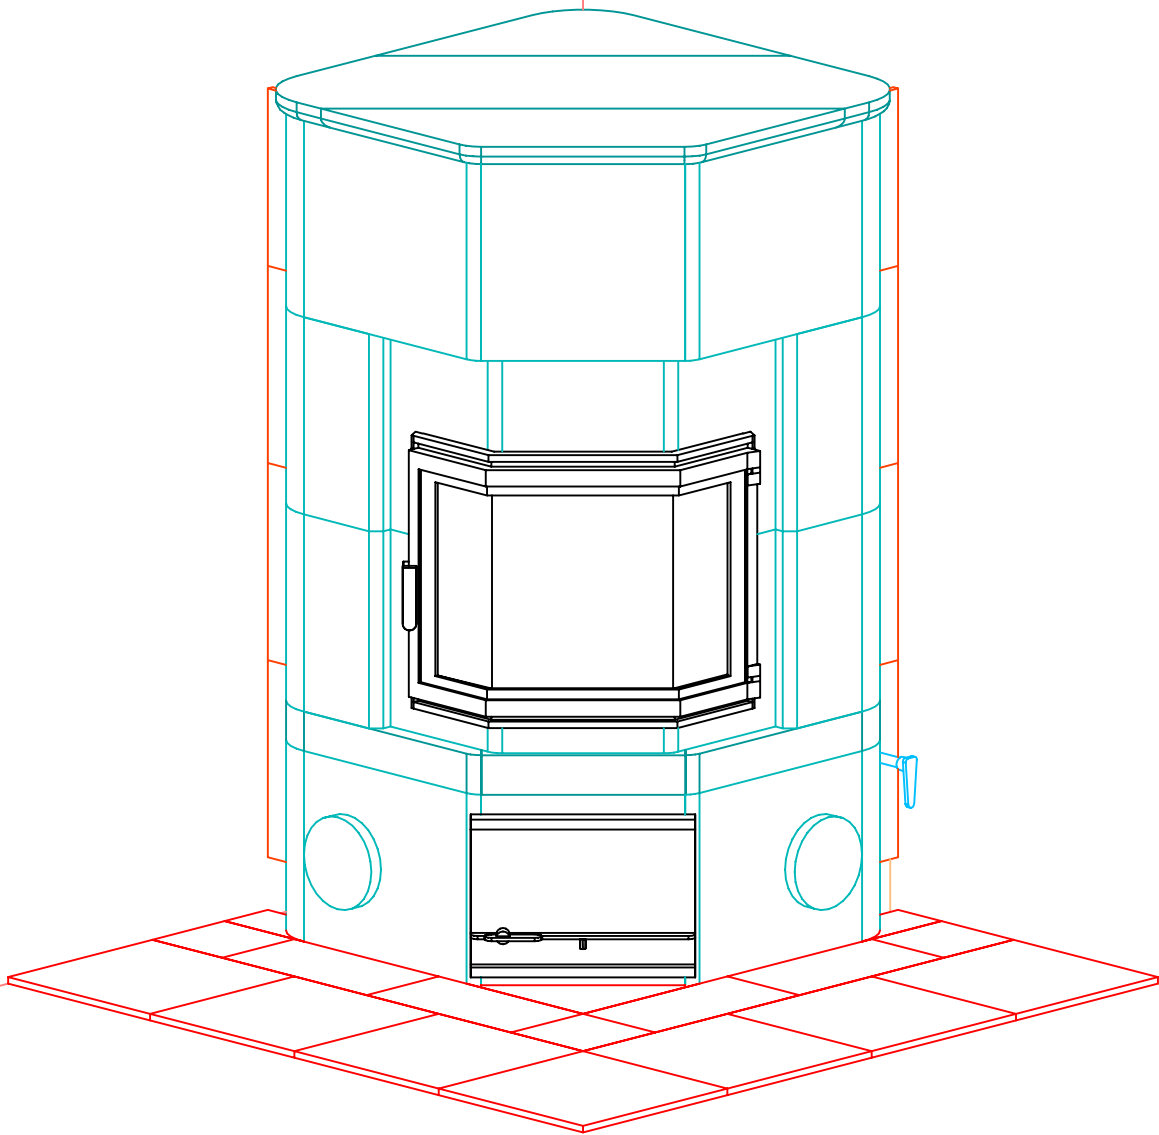

INFORMATION ONLY

NOTE: Hearth Tiles CUT AND INSTALLED by others

MID-ATLANTIC MASONRY HEAT
 1229 Harris Street Suite 1
 Charlottesville, VA 22903
 (434)979-9709 Fax 434-979-6416

PROJECT RIMEL
 MODEL KTU1130-4