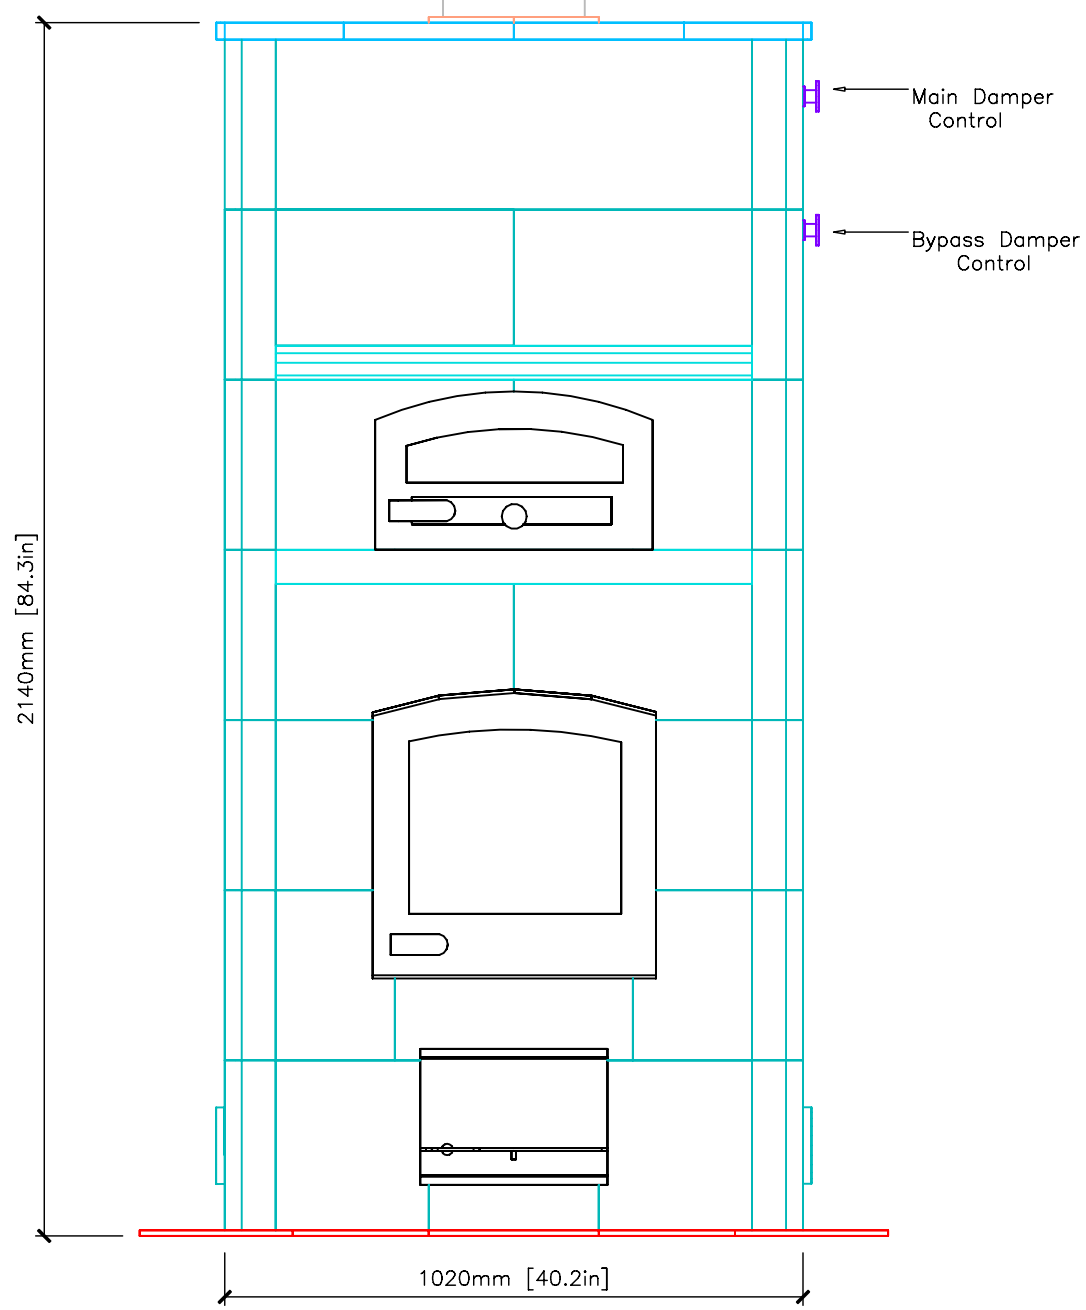

VIEW ISOMETRIC
DATE 4/5/02

PAGE 1

INFORMATION ONLY

← 8" I.D./10" O.D.
Double Wall Stainless
Steel Flue Pipe
by others

INFORMATION ONLY

INFORMATION ONLY

INFORMATION ONLY

NOTE: HEARTH TILES INSTALLED BY OTHERS