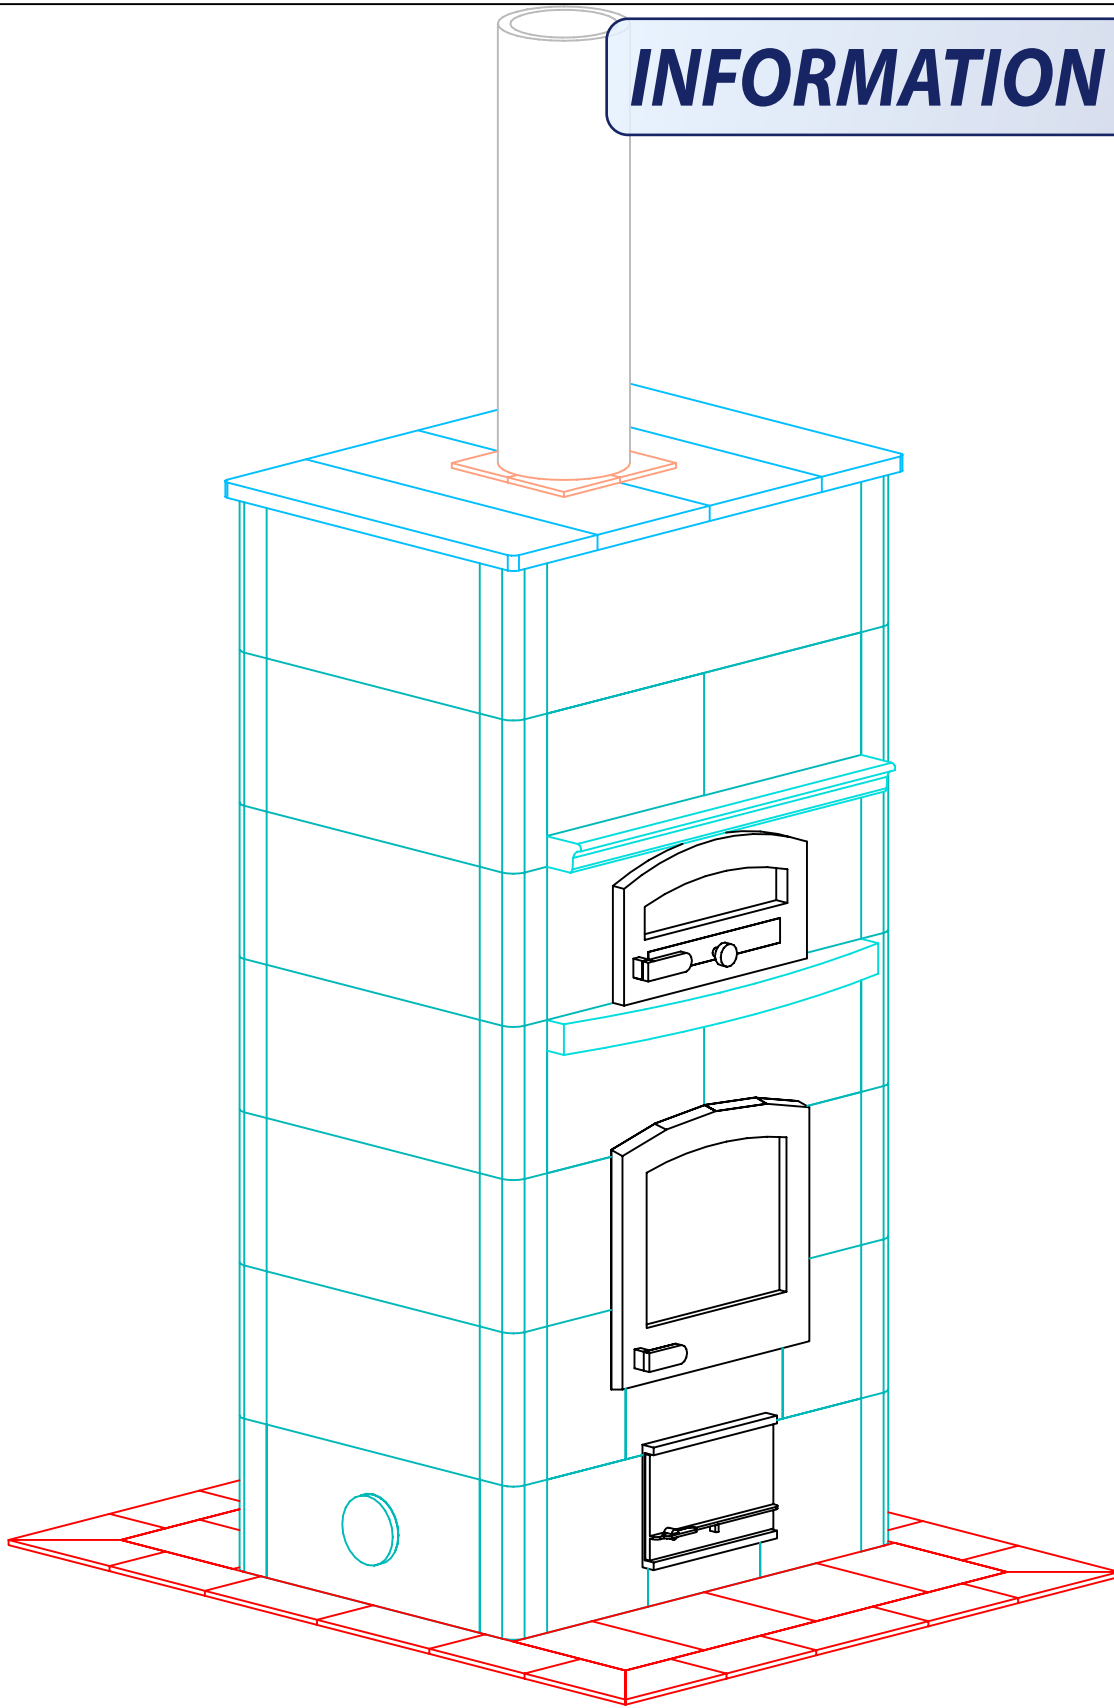

INFORMATION ONLY

NOTE: HEARTH TILES INSTALLED BY OTHERS

MID-ATLANTIC MASONRY HEAT
McIntire Business Park
Charlottesville, VA 22903
(434)979-9709 Fax 434-979-6416

PROJECT DuVal
MODEL TTU2700/5

CONTRACT
DRAWN BY D.POWLEY

VIEW ISOMETRIC
DATE 4/5/02

PAGE 1