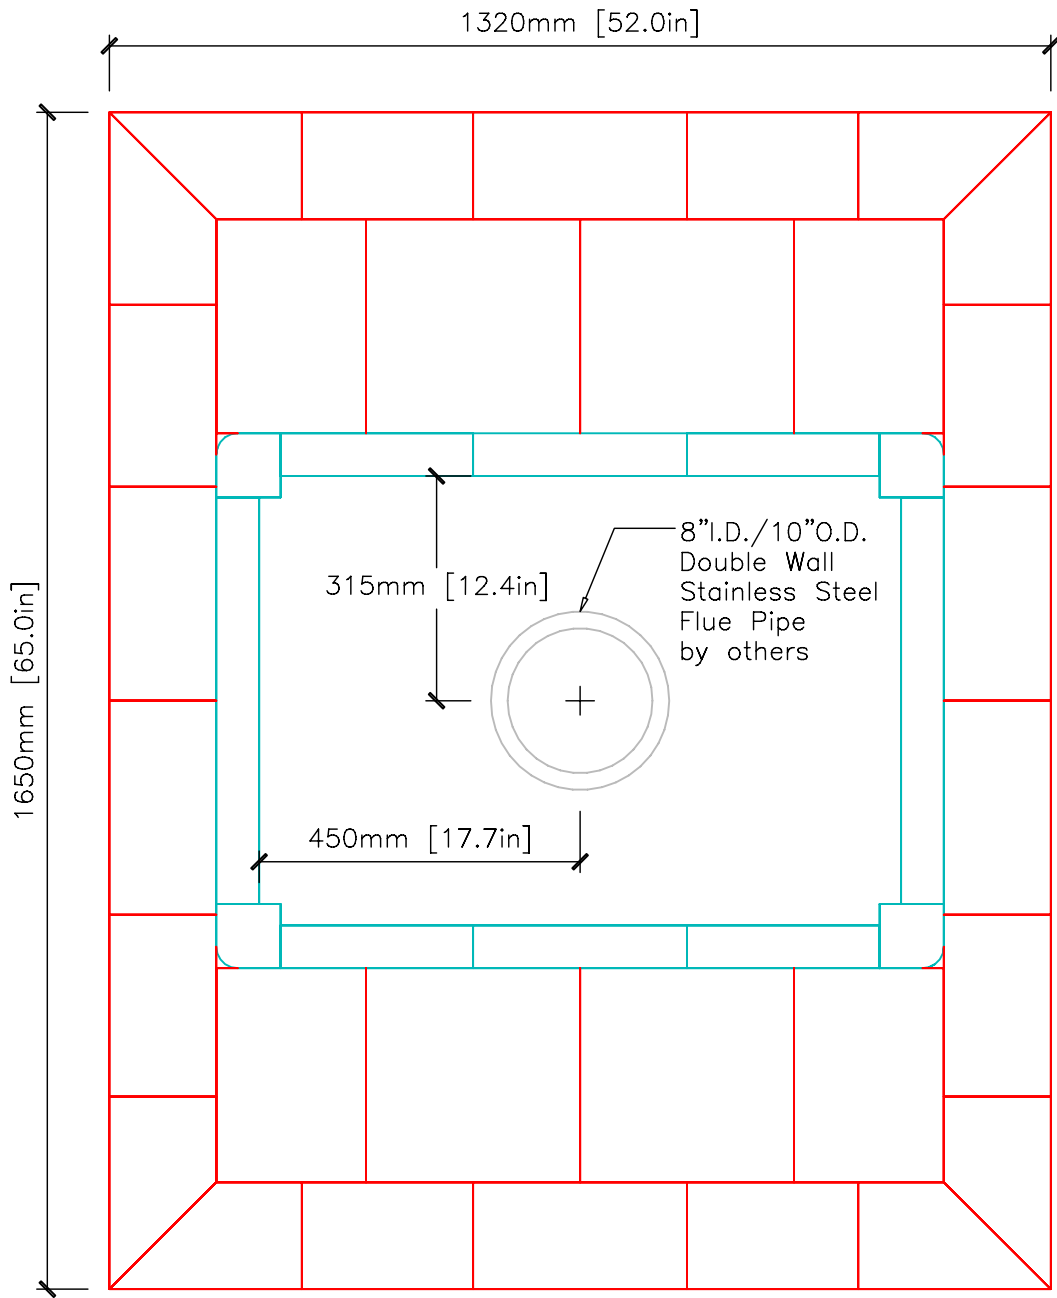

VIEW ISOMETRIC
DATE 4/5/02

PAGE 1

INFORMATION ONLY

← 8" I.D./10" O.D.
Double Wall Stainless
Steel Flue Pipe
by others

INFORMATION ONLY

INFORMATION ONLY

INFORMATION ONLY

NOTE: HEARTH TILES INSTALLED BY OTHERS