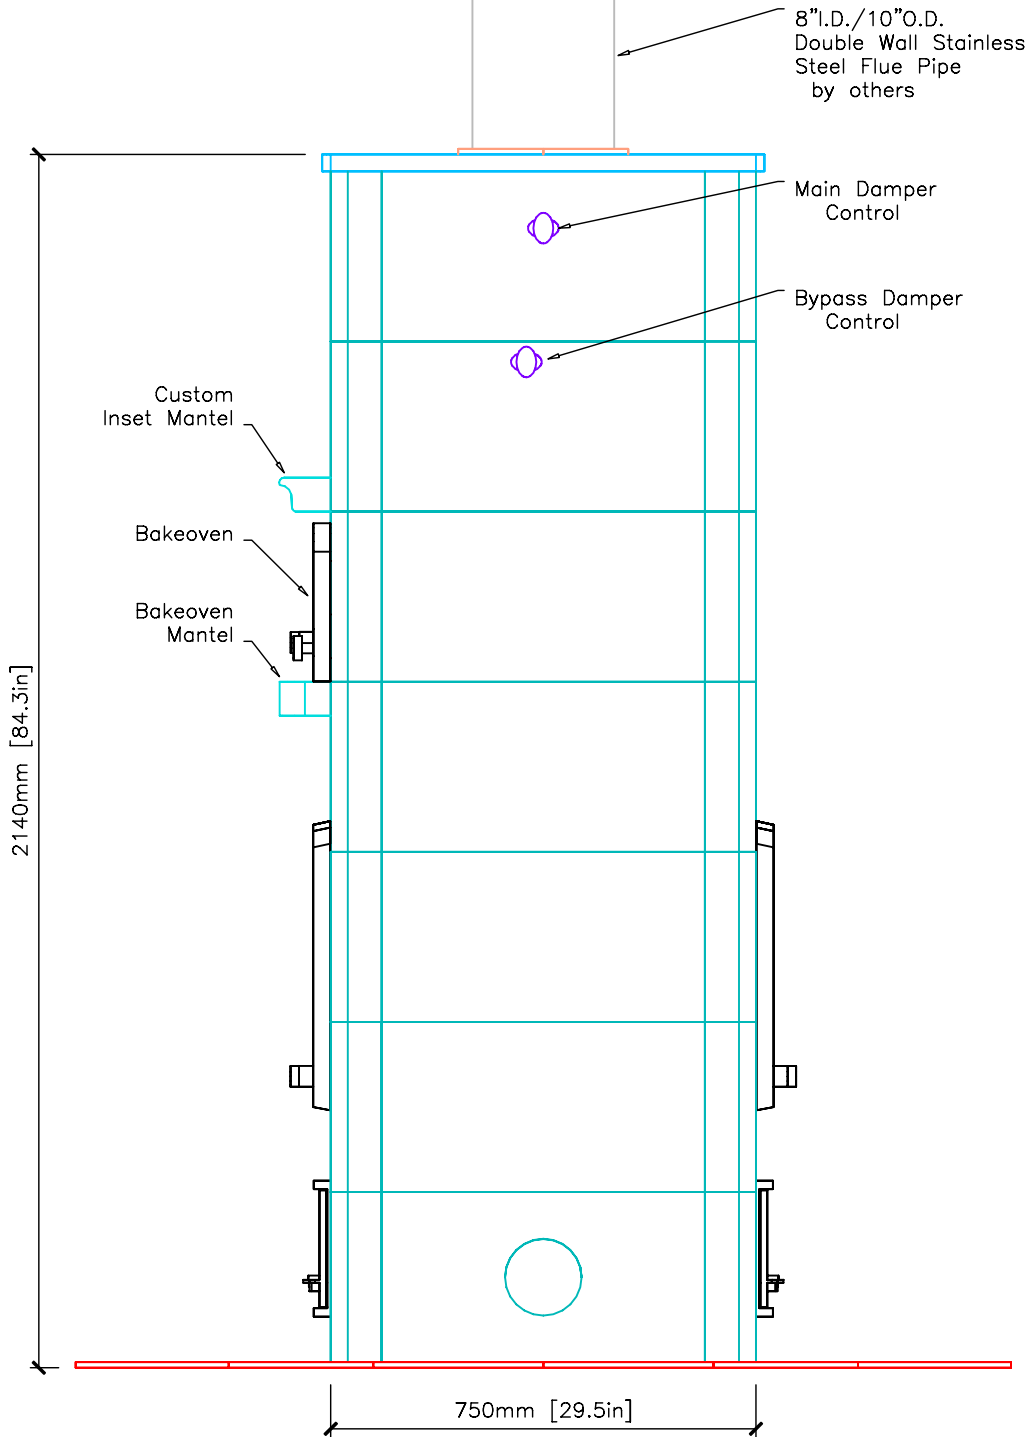

VIEW ISOMETRIC
DATE 4/5/02

PAGE 1

INFORMATION ONLY

← 8" I.D./10" O.D.
Double Wall Stainless
Steel Flue Pipe
by others

INFORMATION ONLY

INFORMATION ONLY

INFORMATION ONLY

NOTE: HEARTH TILES INSTALLED BY OTHERS