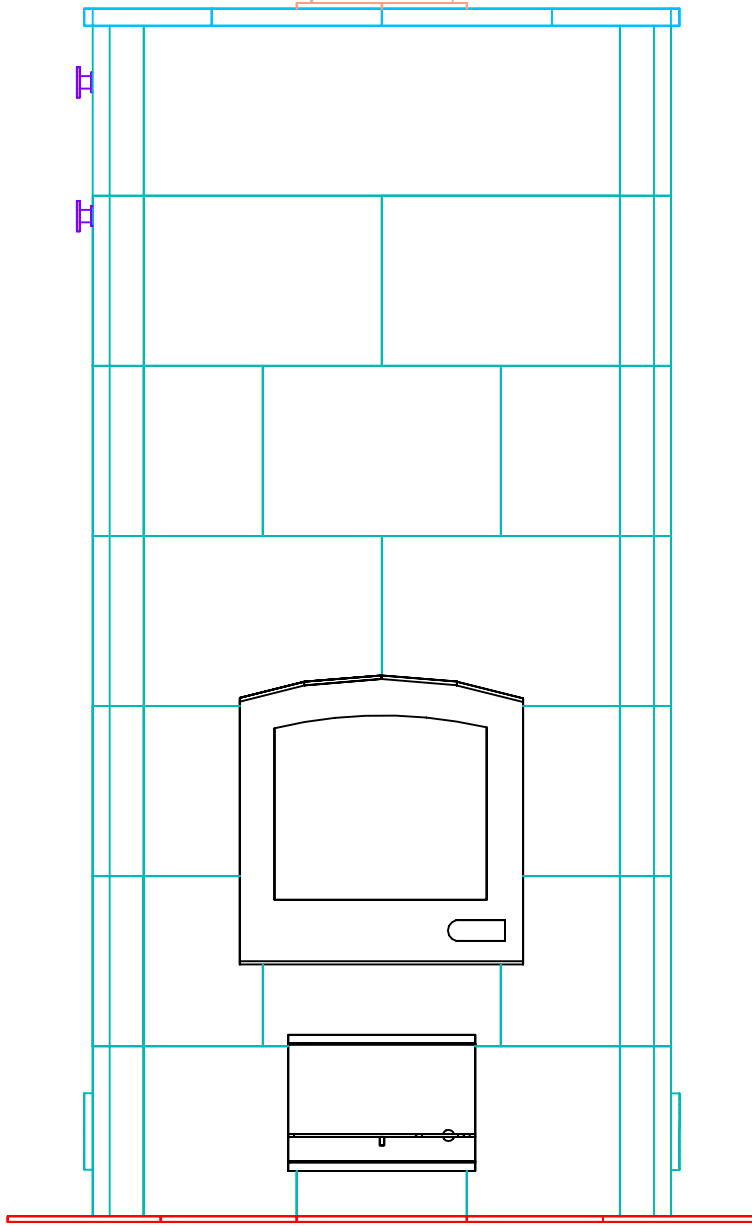

VIEW ISOMETRIC
DATE 4/5/02

PAGE 1

INFORMATION ONLY

← 8" I.D./10" O.D.
Double Wall Stainless
Steel Flue Pipe
by others

INFORMATION ONLY

INFORMATION ONLY

INFORMATION ONLY

NOTE: HEARTH TILES INSTALLED BY OTHERS