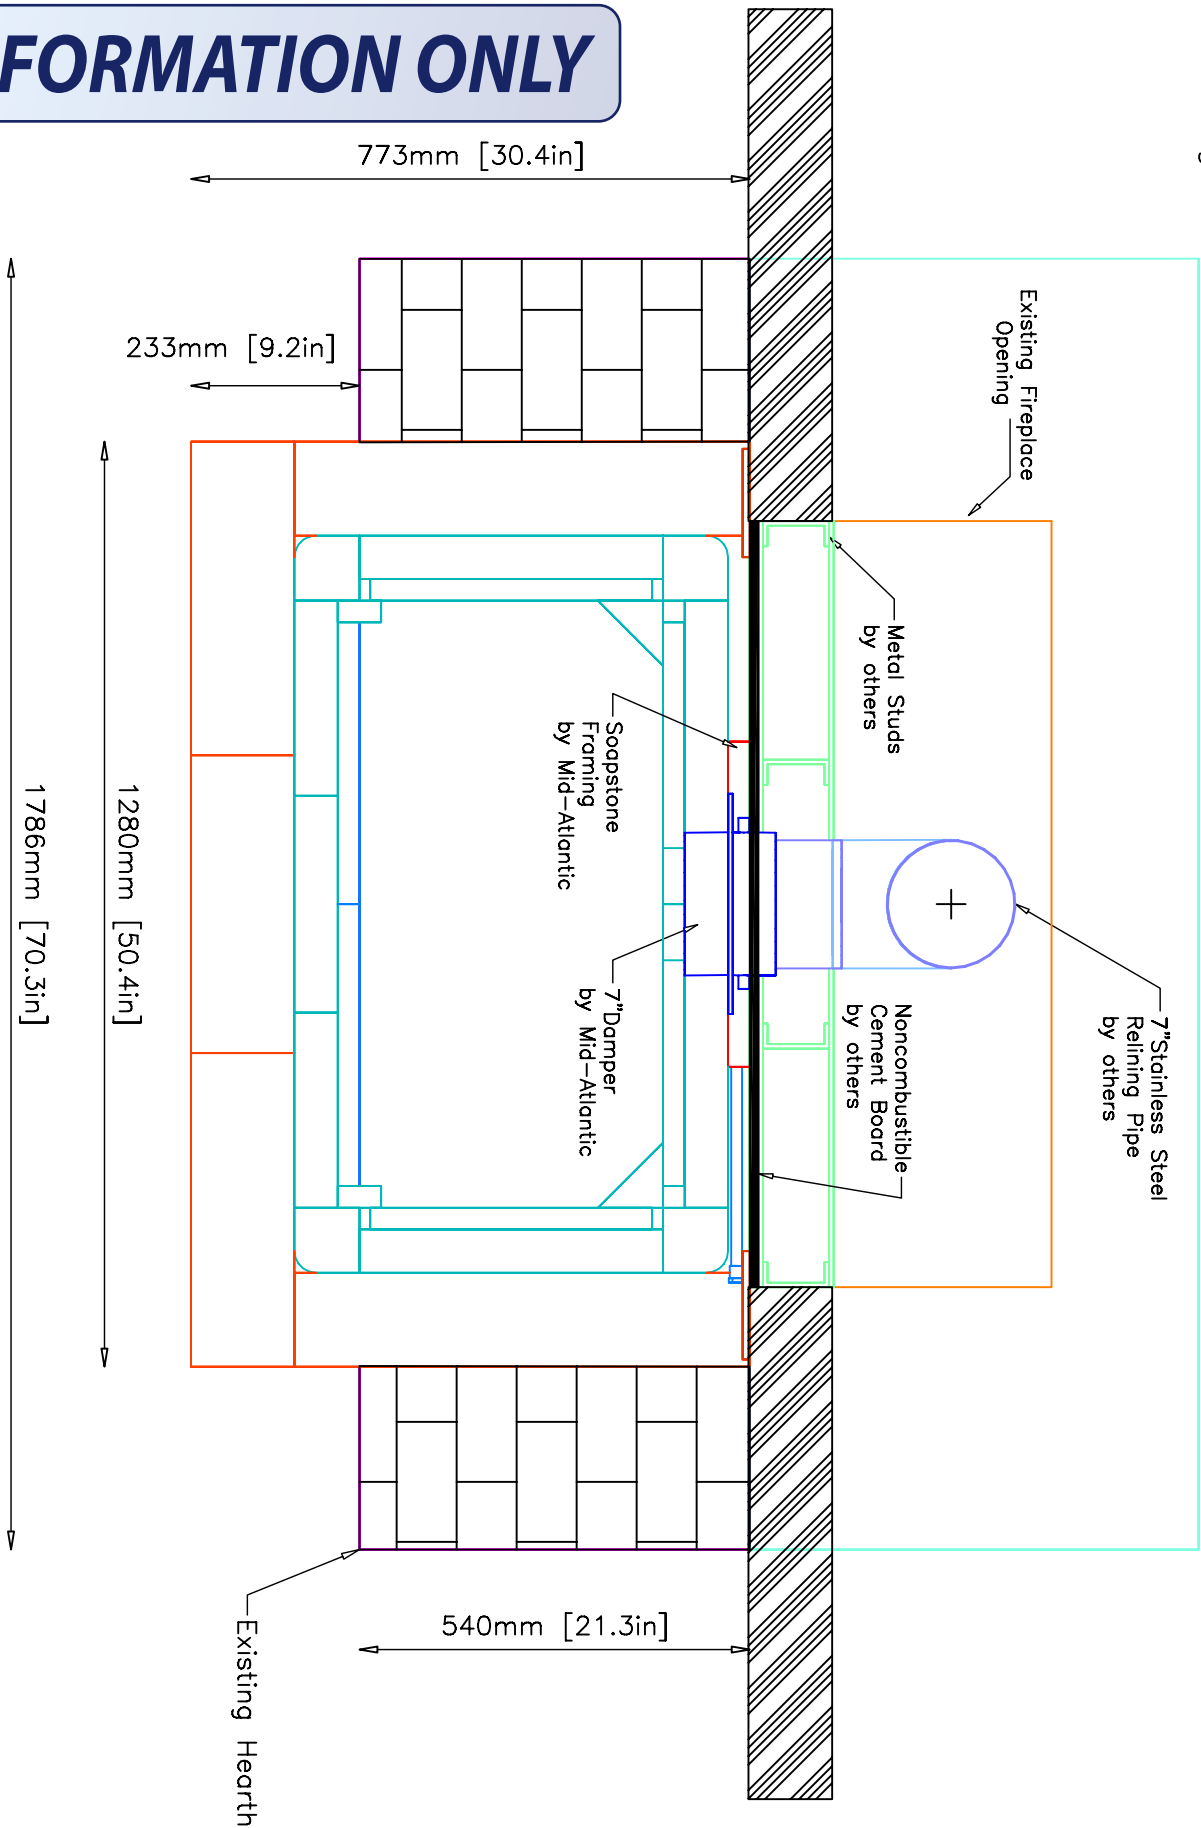

CONTRACT
DRAWN BY D.POWLEY

VIEW ISOMETRIC
DATE 8/21/02

PAGE 1

Soot Plugs on Side

INFORMATION ONLY

Soot Plugs on Side

INFORMATION ONLY

Soot Plugs on Side

INFORMATION ONLY

NOTE: Hearth Tiles CUT AND INSTALLED by others