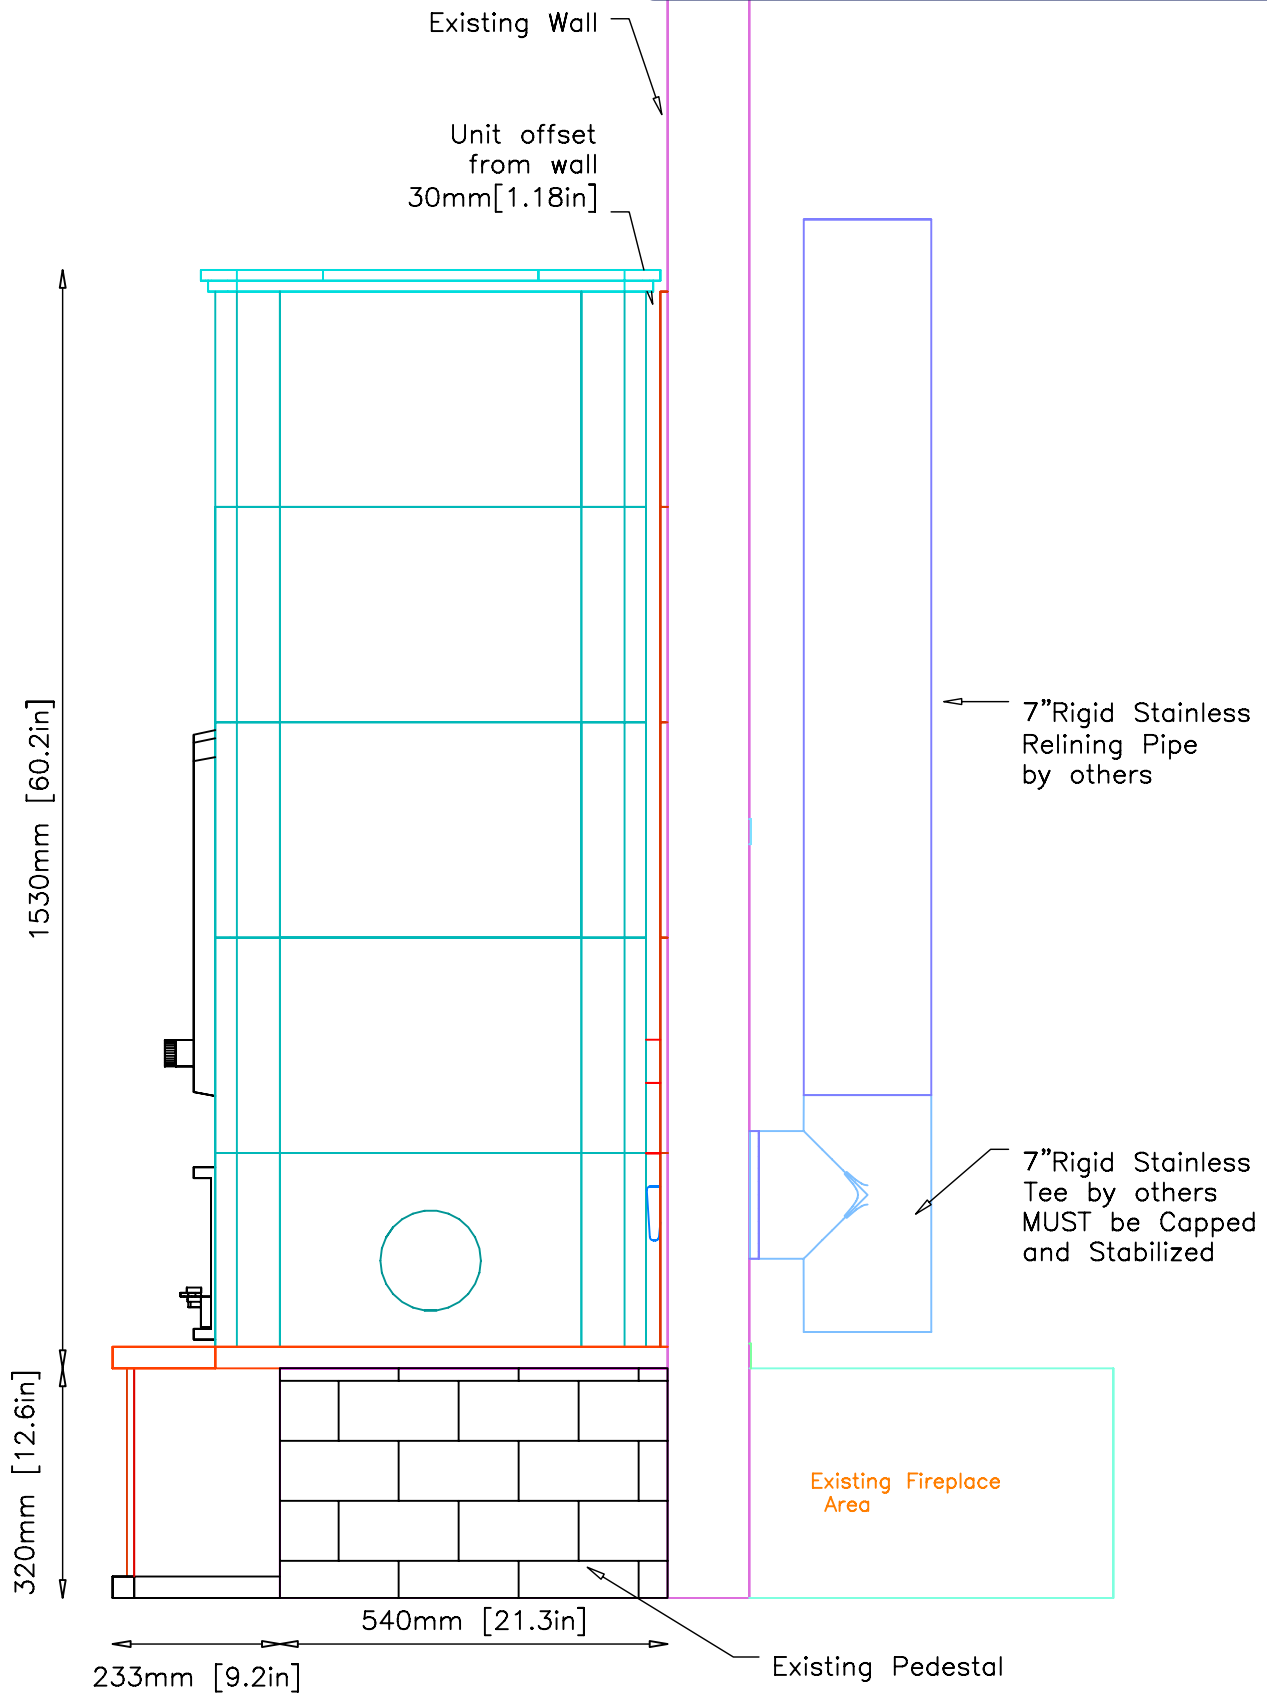

CONTRACT
DRAWN BY D.POWLEY

VIEW ISOMETRIC
DATE 8/21/02

PAGE 1

Soot Plugs on Side

INFORMATION ONLY

Soot Plugs on Side

INFORMATION ONLY

Soot Plugs on Side

INFORMATION ONLY

NOTE: Hearth Tiles CUT AND INSTALLED by others