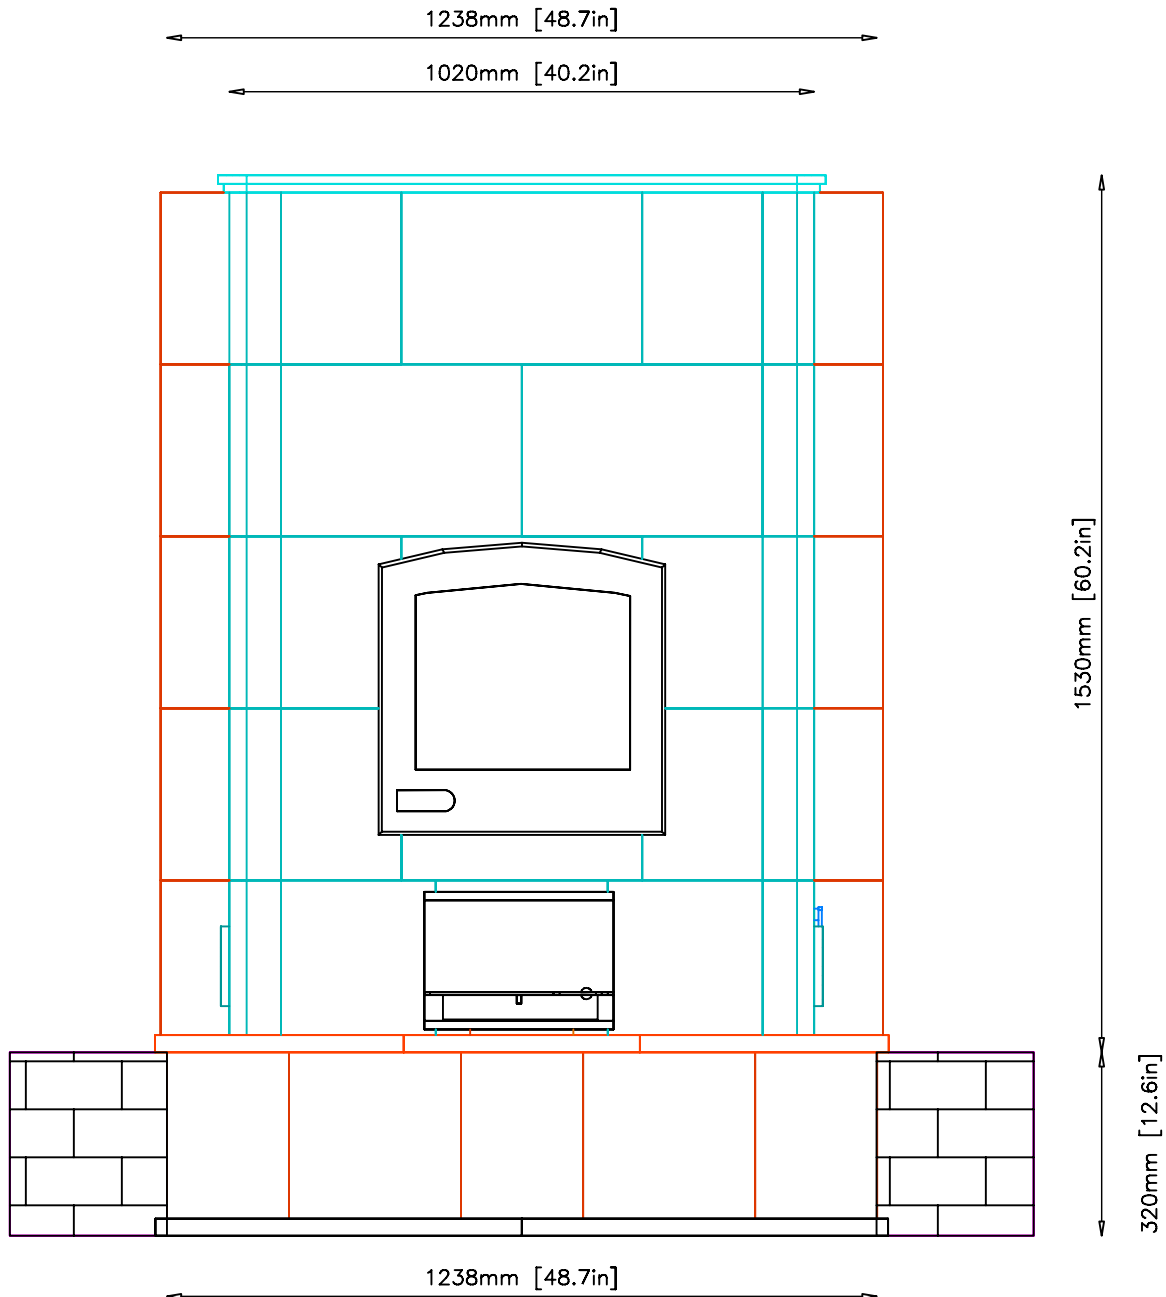

CONTRACT
DRAWN BY D.POWLEY

VIEW ISOMETRIC
DATE 8/21/02

PAGE 1

Soot Plugs on Side

INFORMATION ONLY

Soot Plugs on Side

INFORMATION ONLY

Soot Plugs on Side