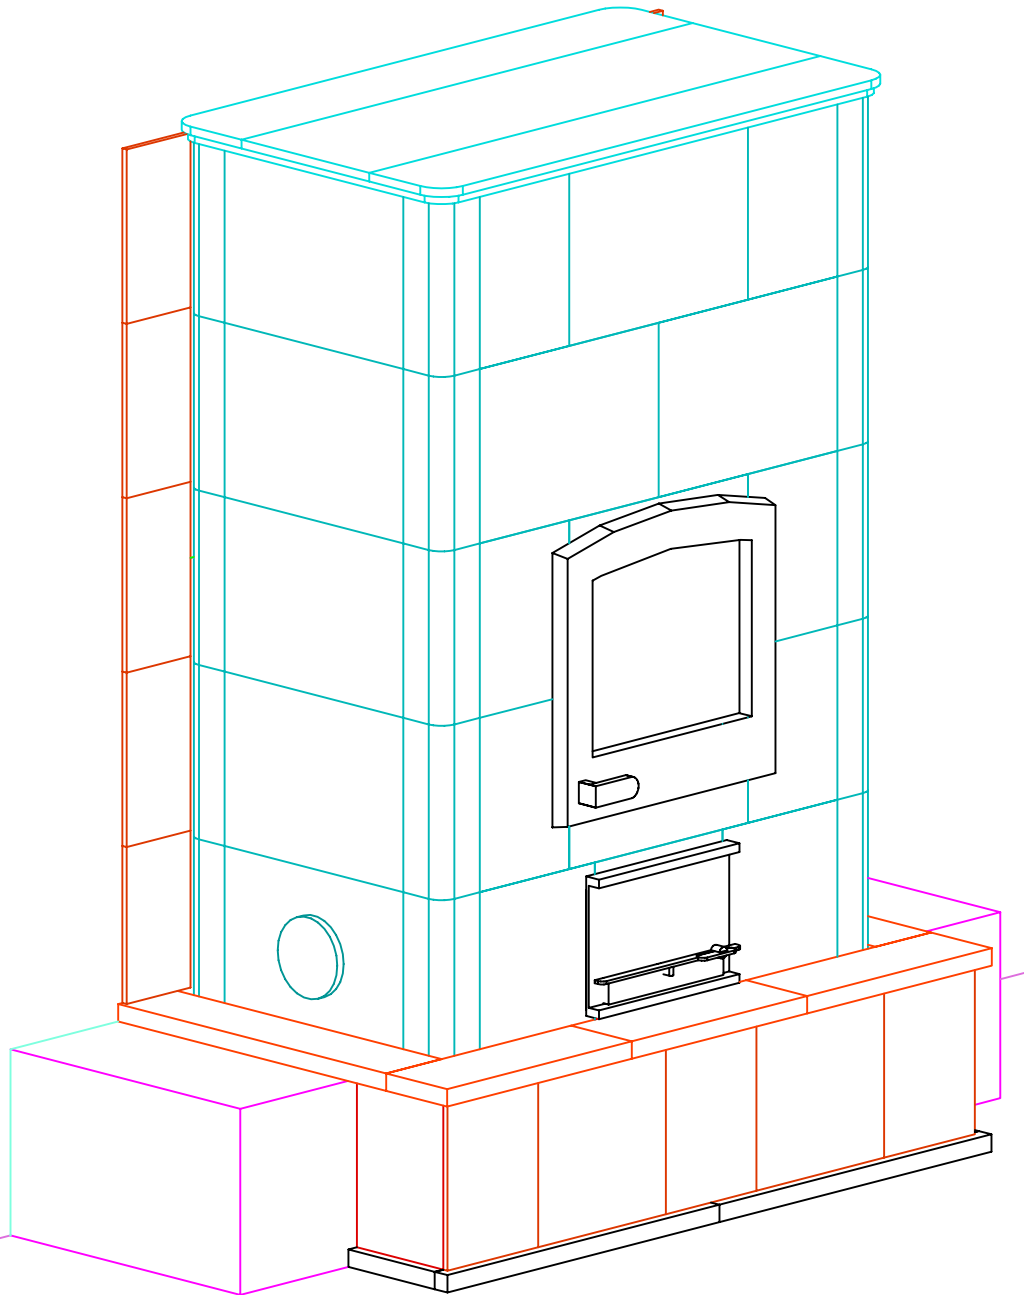

Soot Plugs on Side

INFORMATION ONLY

NOTE: Hearth Tiles CUT AND INSTALLED by others

MID-ATLANTIC MASONRY HEAT
McIntire Business Park
Charlottesville, VA 22903
(434)979-9709 Fax 434-979-6416

PROJECT PRICE
MODEL TU2200

CONTRACT
DRAWN BY D.POWLEY

VIEW ISOMETRIC
DATE 8/21/02

PAGE 1