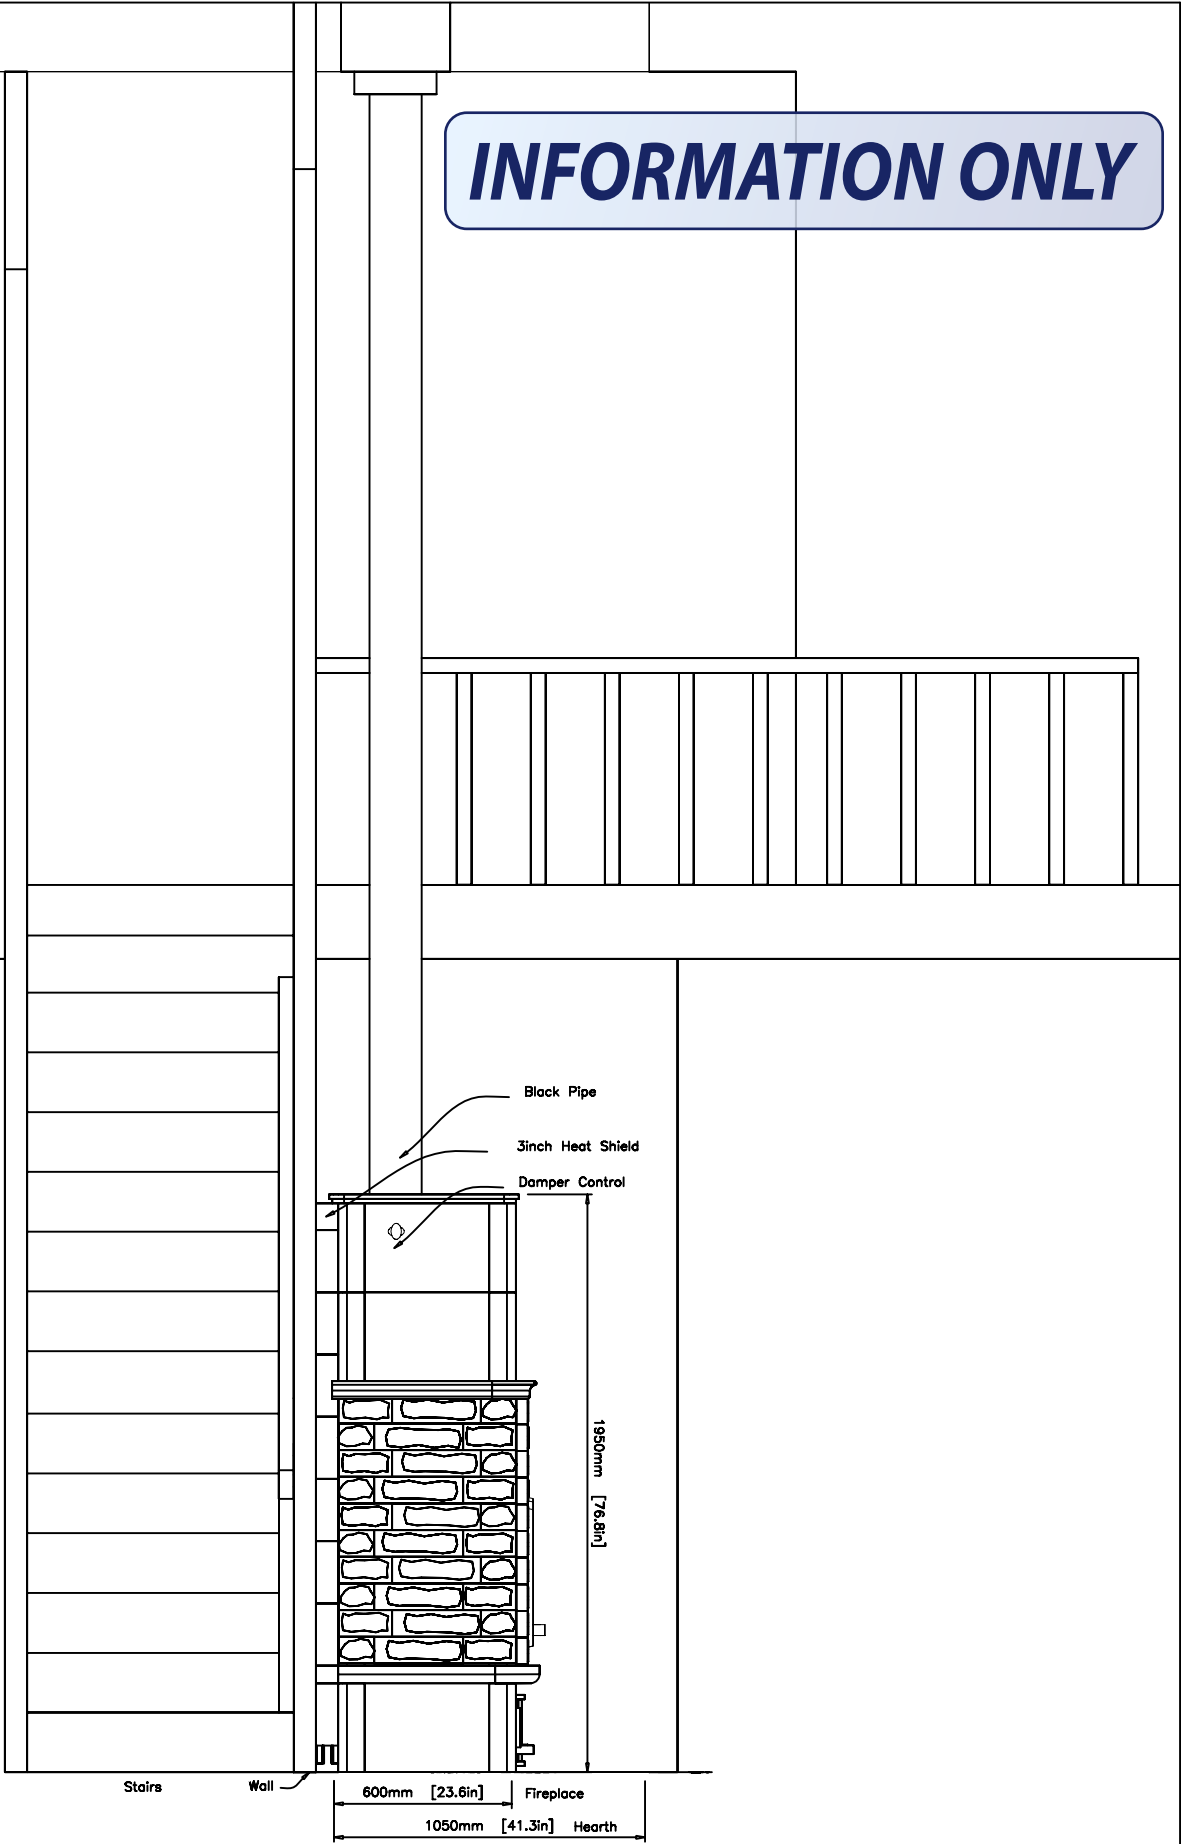

INFORMATION ONLY

MID-ATLANTIC MASONRY HEAT
McIntire Business Park
Charlottesville, VA 22903
(434)979-9707 Fax 434-979-6416

MODEL TU2500L
PROJECT BUTLER

VIEW Side View
DRAWN BY D.POWLEY

DETAIL
DATE 6/20/01