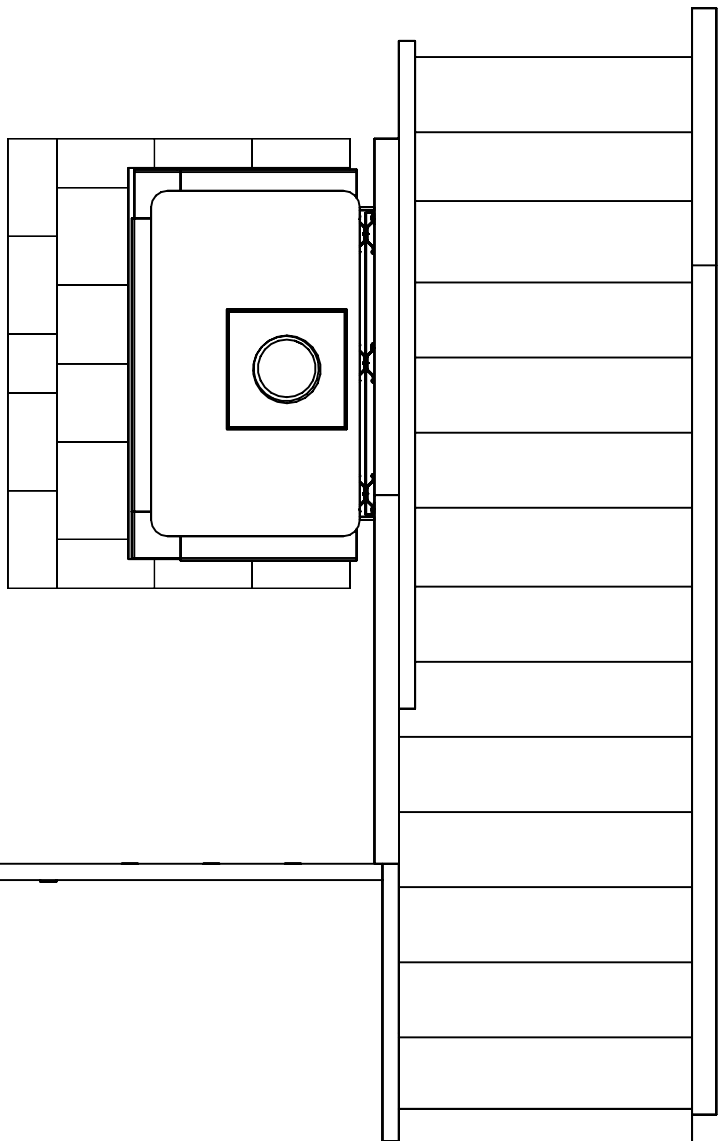

INFORMATION ONLY

MID-ATLANTIC MASONRY HEAT
McIntire Business Park
Charlottesville, VA 22903
(434)979-9707 Fax 434-979-6416

MODEL TU2500L

VIEW Plan View

DETAIL

PROJECT BUTLER

DRAWN BY D.POWLEY

DATE 6/20/01