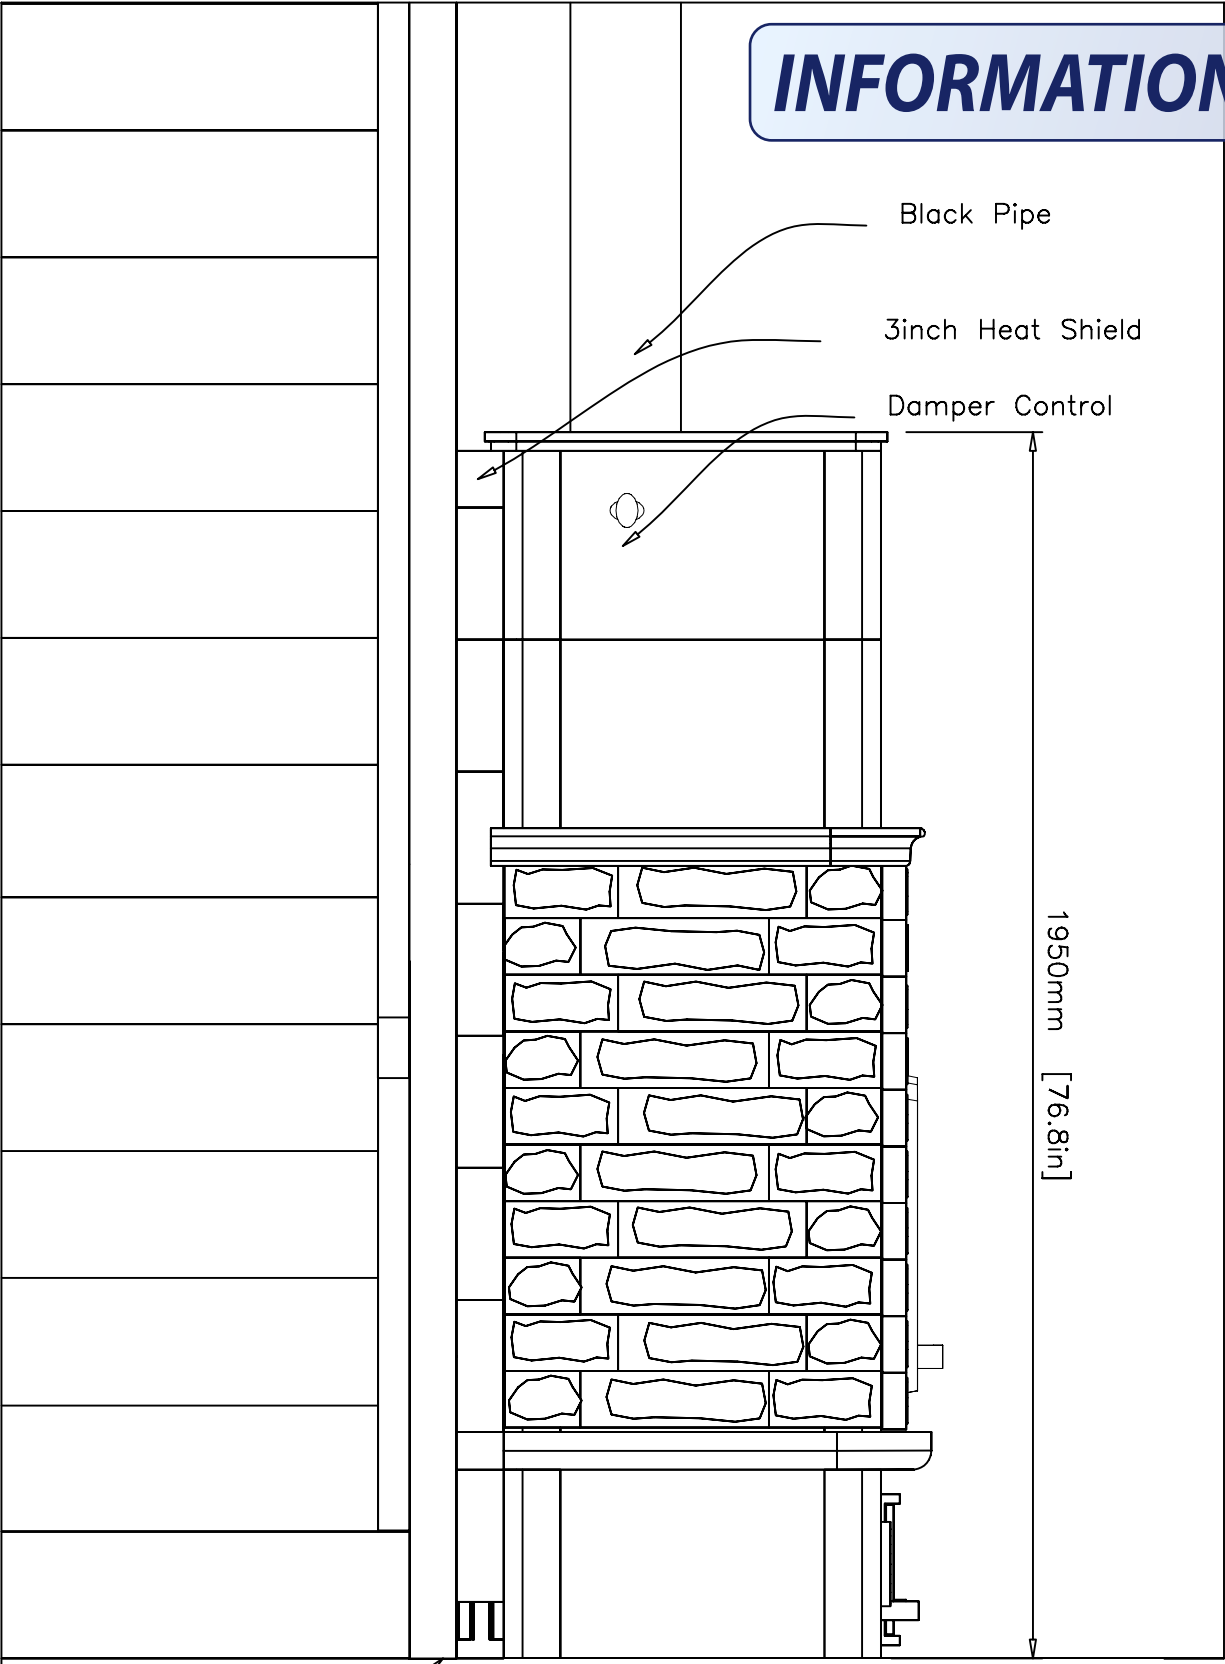

INFORMATION ONLY

Black Pipe

3inch Heat Shield

Damper Control

1950mm [76.8in]

Stairs

Wall

600mm [23.6in]