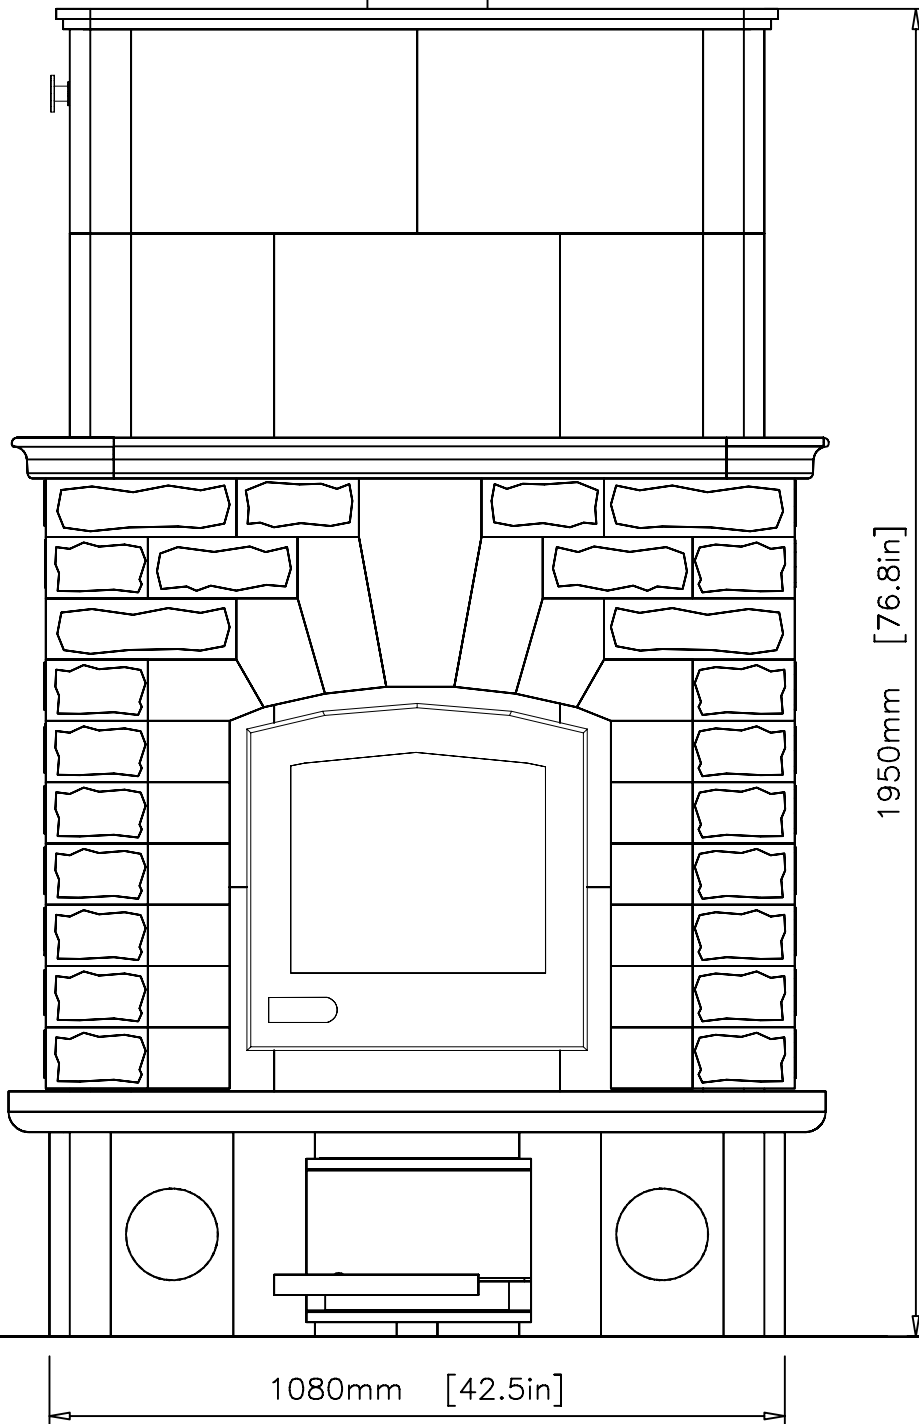

INFORMATION ONLY

MID-ATLANTIC MASONRY HEAT
McIntire Business Park
Charlottesville, VA 22903
(434)979-9707 Fax 434-979-6416

MODEL TU2500L
PROJECT BUTLER

VIEW Front View
DRAWN BY D.POWLEY

DETAIL
DATE 6/20/01