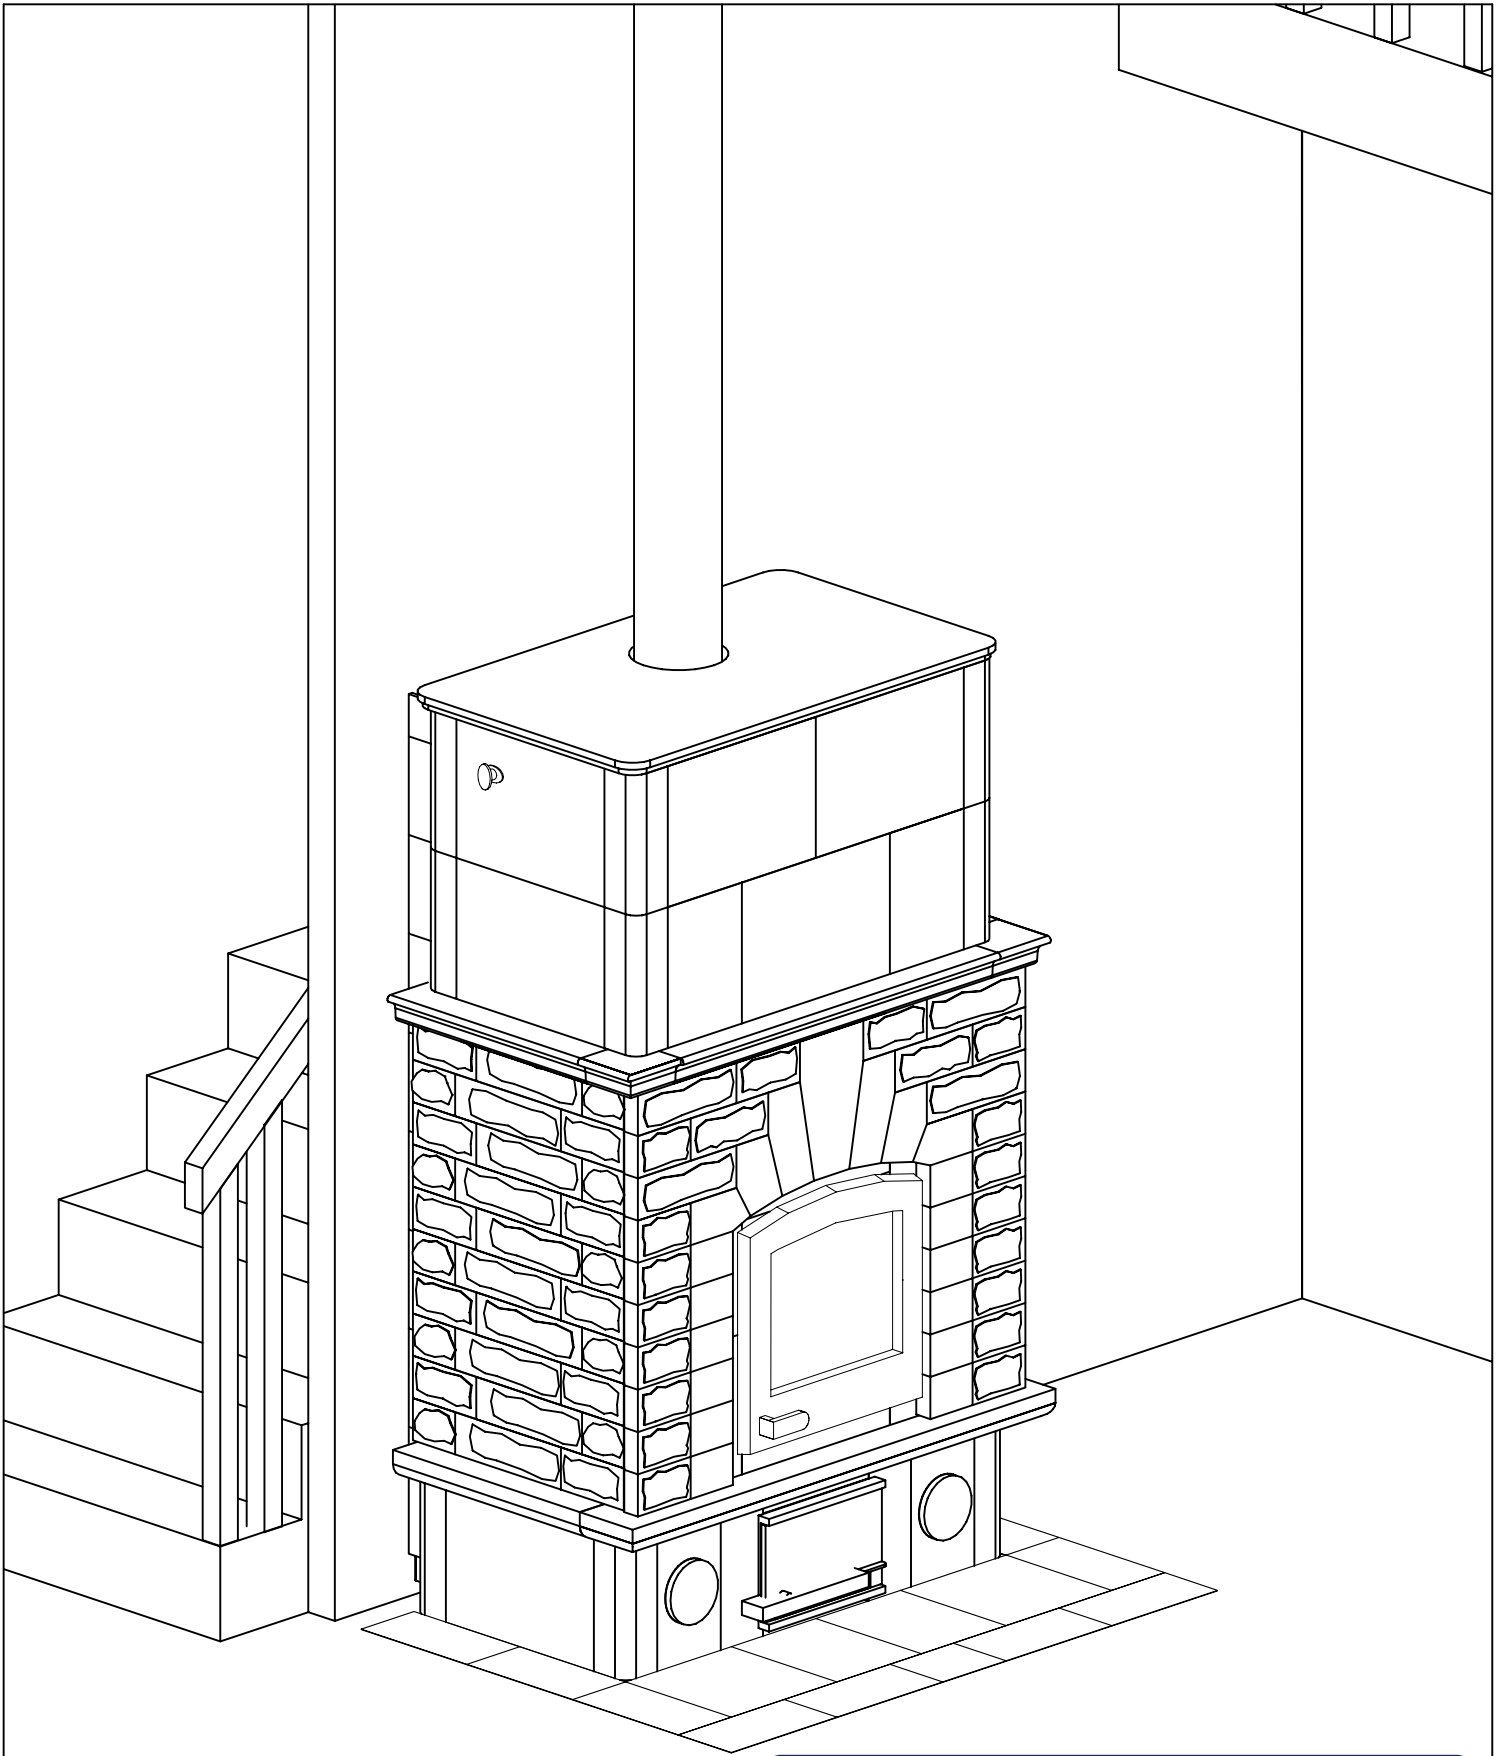

INFORMATION ONLY

MID-ATLANTIC MASONRY HEAT
McIntire Business Park
Charlottesville, VA 22903
(434)979-9707 Fax 434-979-6416

MODEL	TU2500L	VIEW	ISOMETRIC	DETAIL
PROJECT	BUTLER	DRAWN BY	D.POWLEY	DATE
				6/20/01