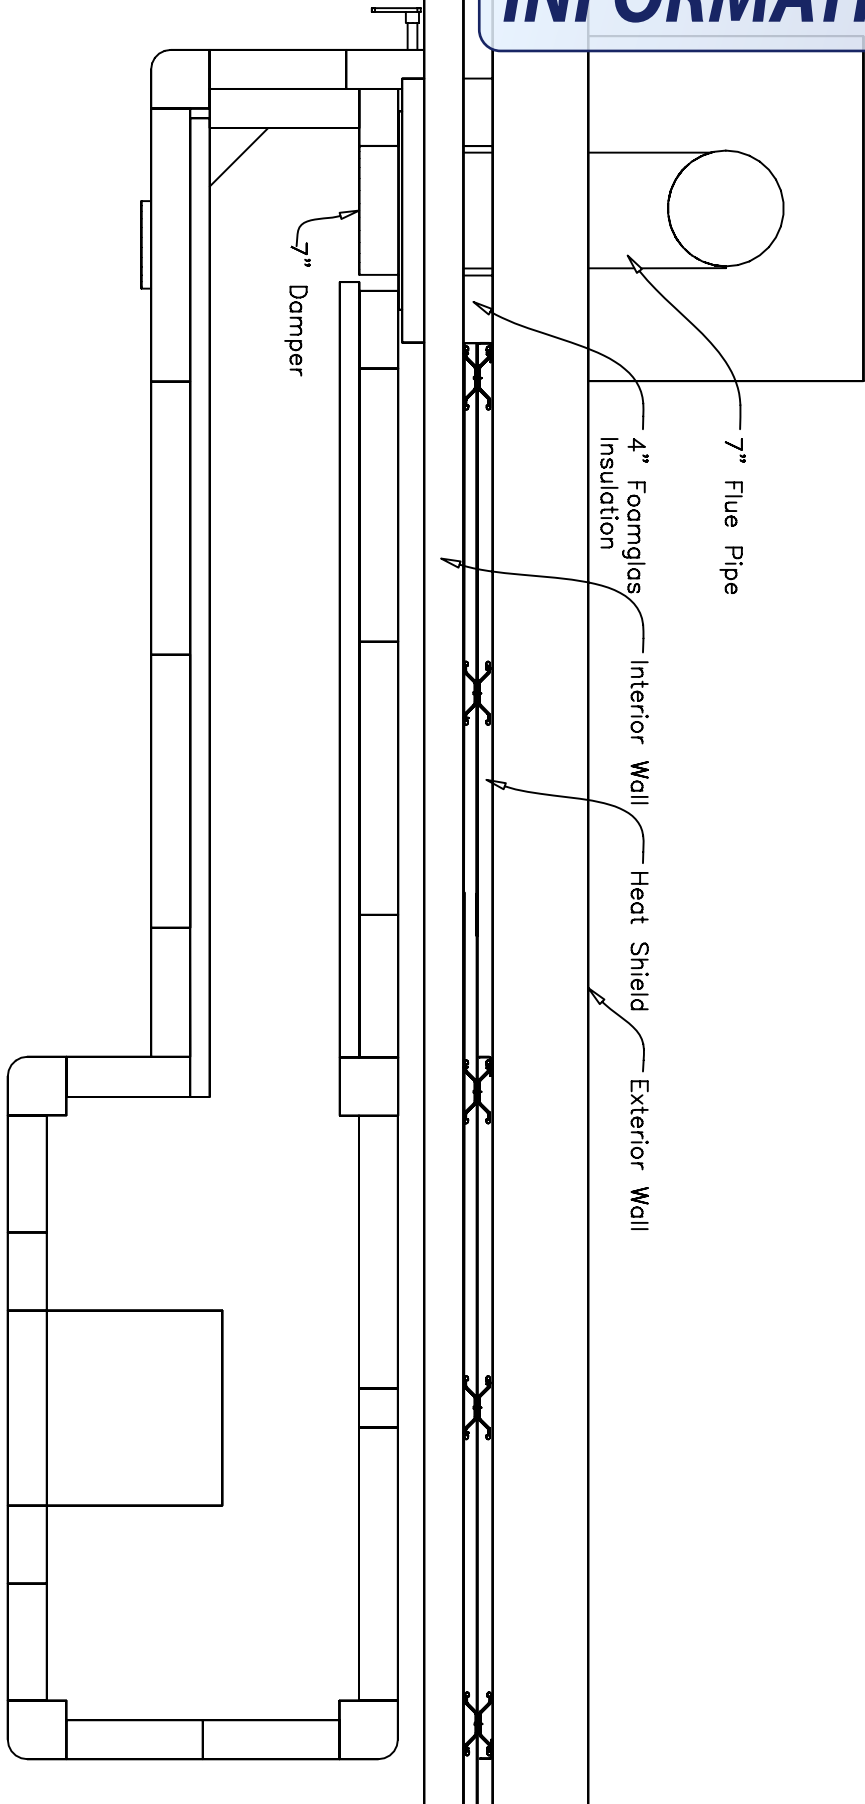

INFORMATION ONLY

MID-ATLANTIC MASONRY HEAT
McIntire Business Park
Charlottesville, VA 22903
(434)979-9707 Fax 434-979-6416

MODEL	TU2500L	VIEW	Plan
PROJECT	DAVIS	DRAWN BY	D.POWLEY
		DATE