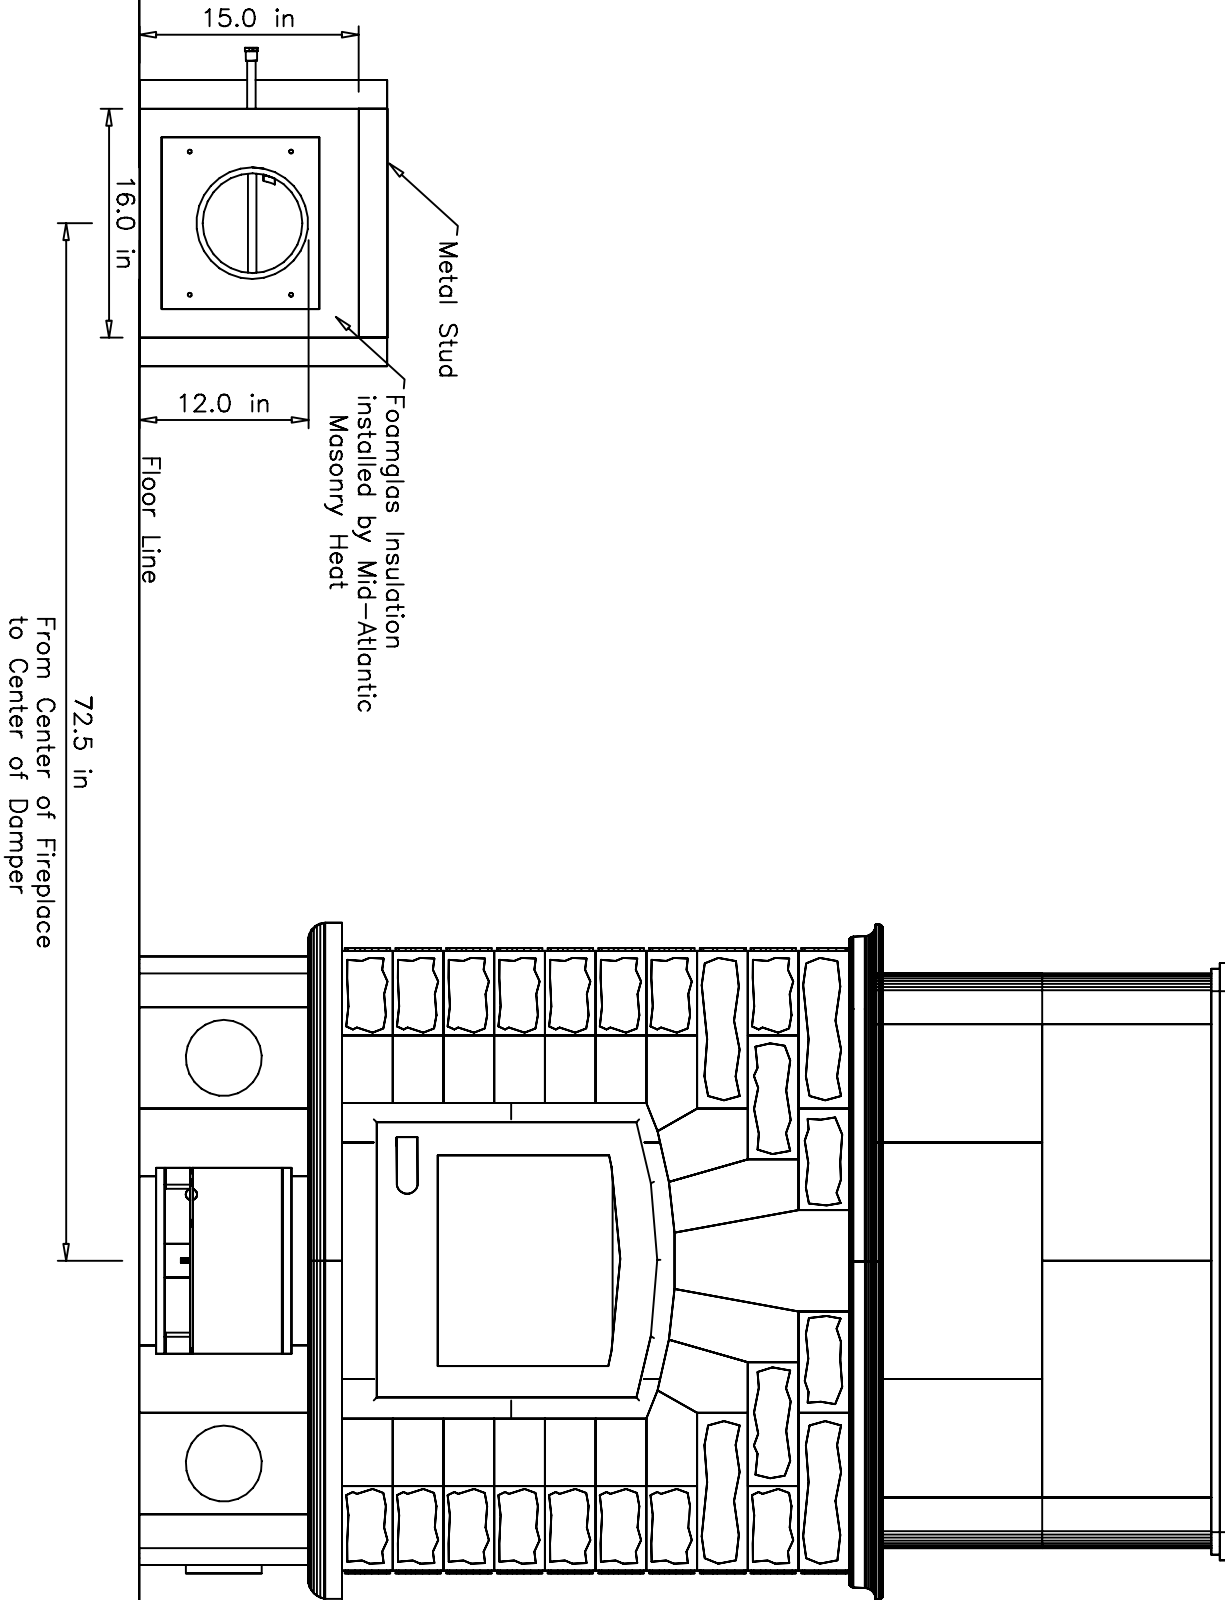

INFORMATION ONLY

REVISION: 9/12/01

MID-ATLANTIC MASONRY HEAT
 McIntire Business Park
 Charlottesville, VA 22903
 (434)979-9707 Fax 434-979-6416

MODEL	TU2500L	VIEW	Elevation
PROJECT	DAVIS	DRAWN BY	D.POWLEY
		DATE	