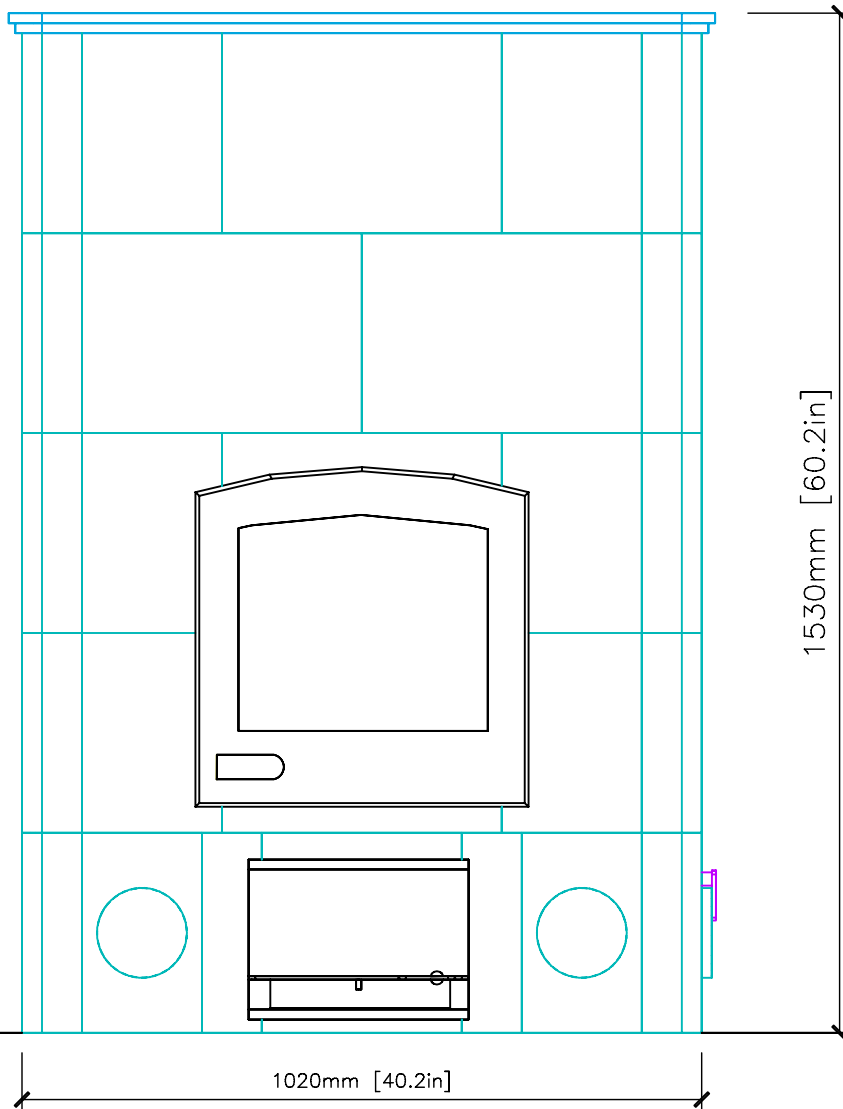

INFORMATION ONLY